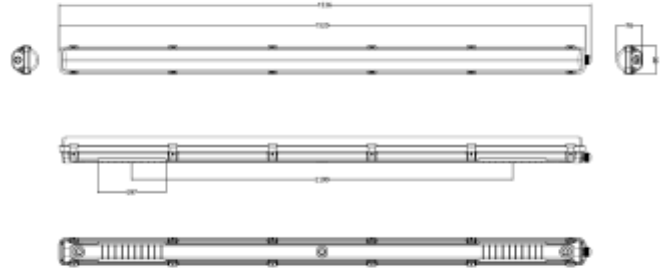

FDV SPEC SHEET

Stream Y

Art. no: 102452-02

Lighting Solutions

Stream Y

Art. no: 102452-02

LIGHT TECHNICAL

Lightsource Type:	LED (built in)
Lumen Output:	6600
Lumen LED (tc=25):	7200
Beam Angle:	120°
CCT (Color Temperature):	4000
CRI / Ra:	80
Color Code:	840
MacAdam (SDCM):	3
Lens (Diffuser):	PC Opal

ELECTRICAL DATA

Dimming:	None
Flicker metric (Pst LM) <:	1
Stroboscopic effect metric (SVM) <	0,4
System Power [W]:	42
System Voltage [V]:	230V 50Hz
Protection Class:	1
Max load pr circuit - B16:	36
Inrush current I _{max} [A]:	25
Inrush current time [μs]:	135
Socket / Cap-Base:	N/A
Current Output [mA]:	300

MOUNTING / CONNECTION

Connection:	Terminalx2
Through-wiring (mm ²):	5x2,5
Mounting:	Surface, Suspended

FDV SPEC SHEET

Stream Y

Art. no: 102452-02

Lighting Solutions

PRODUCT

Ingress Protection:	IP65
Impact Protection:	IK08
Operating Temperature [°C]:	-20 - 40
Lifetime [h]:	L80B10: 100 000
Color:	Grey
Length [mm]:	1536
Height [mm]:	80
Width [mm]:	76
Housing Material :	Polycarbonate