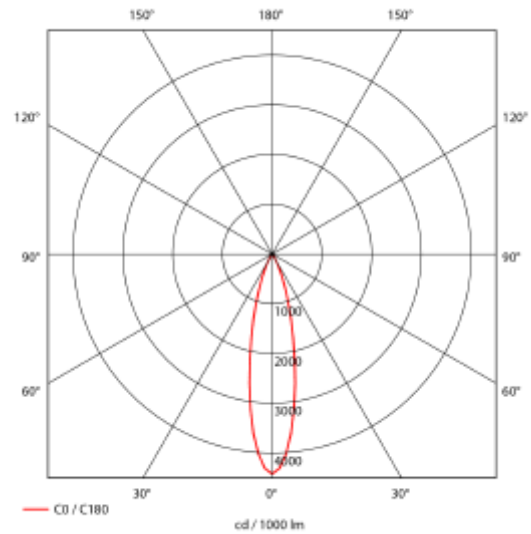

Lightsource Type:	LED (built in)
System Power [W]:	24W
CCT (Color Temperature):	3000K
CRI / Ra:	80
Lumen Output:	2940lm
Lumen LED (tc=25):	3650lm
Beam Angle:	24°
Lens (Diffuser):	Clear
Dimming:	None
System Voltage [V]:	230V 50Hz
Connection:	18i3 Quick connection
Mounting:	Recessed, Ceiling
Cut-out [mm]:	Ø112mm
Lifetime [h]:	L80B10: 100 000h
Lumen/W:	123lm/W
MacAdam (SDCM):	3
Color:	Black
Height [mm]:	110mm
Width [mm]:	122mm
Weight [kg]:	0,7kg
To be recessed in insulation:	No

Our Trimo range of downlights guarantees a minimum of stray light. This is accomplished by using a recessed LED light source. This model requires a hole dimension of 112mm in diameter making it very versatile providing very powerful light. The Trimo Mini has a 18i3 connector and is supplied with a variety of connector solutions.