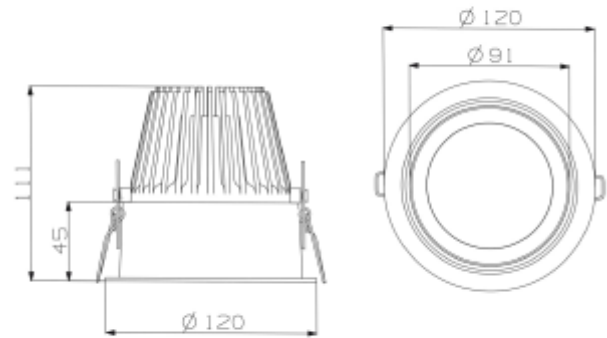

PRODUCT SHEET

Trimo Mini

Art. no: 18020-7-24-2

NORLUX®

Lighting Solutions

Trimo Mini

 112mm

SPECIFICATIONS

Lightsource Type:	LED (built in)
System Power [W]:	24W
CCT (Color Temperature):	3000K
CRI / Ra:	80
Lumen Output:	2940lm
Lumen LED (tc=25):	3650lm
Beam Angle:	24°
Lens (Diffuser):	Clear
Dimming:	None
System Voltage [V]:	230V 50Hz
Connection:	18i3 Quick connection
Mounting:	Recessed, Ceiling
Cut-out [mm]:	Ø112mm
Lifetime [h]:	L80B10: 100 000h
Lumen/W:	123lm/W
MacAdam (SDCM):	3
Color:	Black
Height [mm]:	110mm
Width [mm]:	122mm
Weight [kg]:	0,7kg
To be recessed in insulation:	No

Our Trimo range of downlights guarantees a minimum of stray light. This is accomplished by using a recessed LED light source. This model requires a hole dimension of 112mm in diameter making it very versatile providing very powerful light. The Trimo Mini has a 18i3 connector and is supplied with a variety of connector solutions.