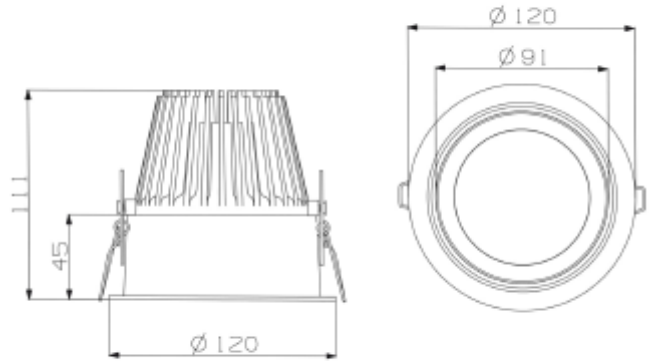

FDV SPEC SHEET

Trimo Mini
Art. no: 18020-7-24-3

 112mm

Trimo Mini

Art. no: 18020-7-24-3

LIGHT TECHNICAL

Lightsource Type:	LED (built in)
Lumen Output:	2940
Lumen LED (tc=25):	3650
Beam Angle:	24°
CCT (Color Temperature):	3000
CRI / Ra:	80
Color Code:	830
MacAdam (SDCM):	3
Lens (Diffuser):	Clear

MOUNTING / CONNECTION

Connection:	18i3 Quick connection
Cut-out [mm]:	Ø112
Mounting:	Recessed, Ceiling

ELECTRICAL DATA

Dimming:	None
System Power [W]:	24
System Voltage [V]:	230V 50Hz
Protection Class:	2
Max load pr circuit - B10:	55
Max load pr circuit - B16:	90
Max load pr circuit - C10:	65
Max load pr circuit - C16:	100
Inrush current I _{max} [A]:	8
Inrush current time [µs]:	100
Socket / Cap-Base:	N/A
Current Output [mA]:	600
Voltage Forward Min [V]:	29,6
Voltage Forward Max [V]:	39,5

FDV SPEC SHEET

Trimo Mini

Art. no: 18020-7-24-3

Lighting Solutions

PRODUCT

To be recessed in insulation:	No
Ingress Protection:	IP20
Lifetime [h]:	L80B10: 100 000
Color:	White
Height [mm]:	110
Width [mm]:	122
Weight [kg]:	0,7