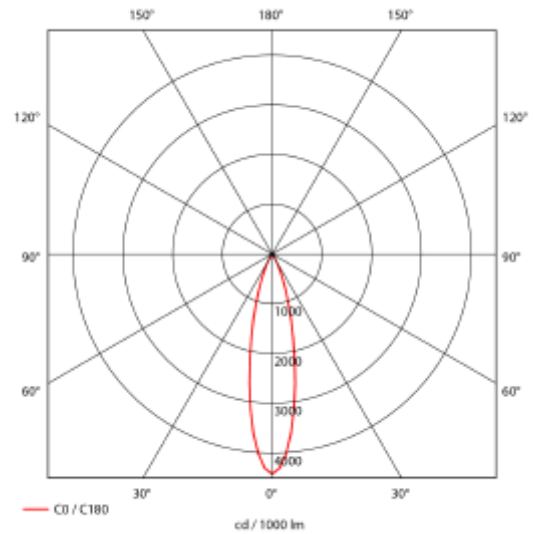

PRODUCT SHEET

Trimo Mini
Art. no: 18020-7-24-3

Lighting Solutions

Trimo Mini

 112mm

SPECIFICATIONS

Lightsource Type:	LED (built in)
System Power [W]:	24W
CCT (Color Temperature):	3000K
CRI / Ra:	80
Lumen Output:	2940lm
Lumen LED (tc=25):	3650lm
Beam Angle:	24°
Lens (Diffuser):	Clear
Dimming:	None
System Voltage [V]:	230V 50Hz
Connection:	18i3 Quick connection
Mounting:	Recessed, Ceiling
Cut-out [mm]:	Ø112mm
Lifetime [h]:	L80B10: 100 000h
Lumen/W:	123lm/W
MacAdam (SDCM):	3
Color:	White
Height [mm]:	110mm
Width [mm]:	122mm
Weight [kg]:	0,7kg
To be recessed in insulation:	No

Our Trimo range of downlights guarantees a minimum of stray light. This is accomplished by using a recessed LED light source. This model requires a hole dimension of 112mm in diameter making it very versatile providing very powerful light. The Trimo Mini has a 18i3 connector and is supplied with a variety of connector solutions.