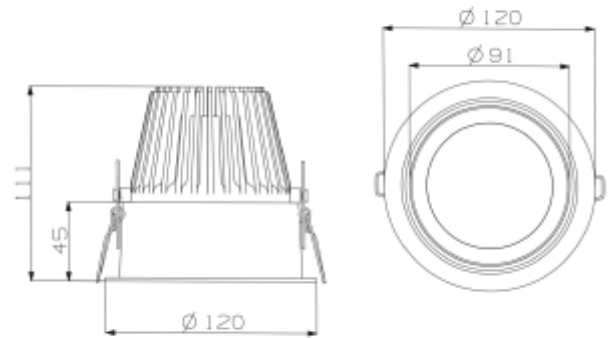

PRODUCT SHEET

Trimo Mini
Art. no: 18020-7-24-3

Lighting Solutions

Trimo Mini

 112mm

SPECIFICATIONS

Lightsource Type:	LED (built in)
System Power [W]:	24W
CCT (Color Temperature):	3000K
CRI / Ra:	80
Lumen Output:	2940lm
Lumen LED (tc=25):	3650lm
Beam Angle:	24°
Lens (Diffuser):	Clear
Dimming:	None
System Voltage [V]:	230V 50Hz
Connection:	18i3 Quick connection
Mounting:	Recessed, Ceiling
Cut-out [mm]:	Ø112mm
Lifetime [h]:	L80B10: 100 000h
Lumen/W:	123lm/W
MacAdam (SDCM):	3
Color:	White
Height [mm]:	110mm
Width [mm]:	122mm
Weight [kg]:	0,7kg
To be recessed in insulation:	No

Our Trimo range of downlights guarantees a minimum of stray light. This is accomplished by using a recessed LED light source. This model requires a hole dimension of 112mm in diameter making it very versatile providing very powerful light. The Trimo Mini has a 18i3 connector and is supplied with a variety of connector solutions.