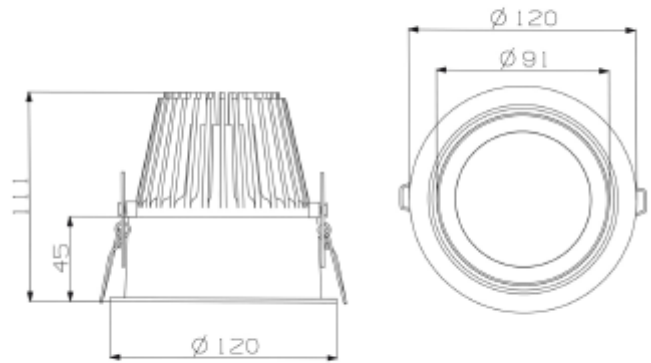

## FDV SPEC SHEET

Trimo Mini

Art. no: 18020-7-30-3-ddd

Lighting Solutions

 112mm

### MOUNTING / CONNECTION

Connection:	18i5 DALI Quick connection
Cut-out [mm]:	Ø112
Mounting:	Recessed, Ceiling

### PRODUCT

To be recessed in insulation:	No
Ingress Protection:	IP20
Lifetime [h]:	L80B10: 100 000
Color:	White
Height [mm]:	110
Width [mm]:	122
Weight [kg]:	0,7