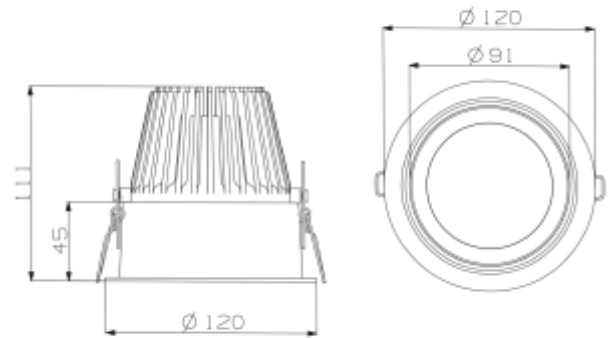

PRODUCT SHEET

Trimo Mini

Art. no: 18020-7-30-3-ddd

Lighting Solutions

Trimo Mini

 112mm

Our Trimo range of downlights guarantees a minimum of stray light. This is accomplished by using a recessed LED light source. This model requires a hole dimension of 112mm in diameter making it very versatile providing very powerful light. The Trimo Mini has a 18i3 connector and is supplied with a variety of connector solutions.

SPECIFICATIONS

Lightsource Type:	LED (built in)
System Power [W]:	24W
CCT (Color Temperature):	3000K
CRI / Ra:	80
Lumen Output:	3050lm
Lumen LED (tc=25):	3650lm
Beam Angle:	30°
Lens (Diffuser):	Clear
Dimming:	DALI
System Voltage [V]:	230V 50Hz
Connection:	18i5 DALI Quick connection
Mounting:	Recessed, Ceiling
Cut-out [mm]:	Ø112mm
Lifetime [h]:	L80B10: 100 000h
Lumen/W:	127lm/W
MacAdam (SDCM):	3
Color:	White
Height [mm]:	110mm
Width [mm]:	122mm
Weight [kg]:	0,7kg
To be recessed in insulation:	No