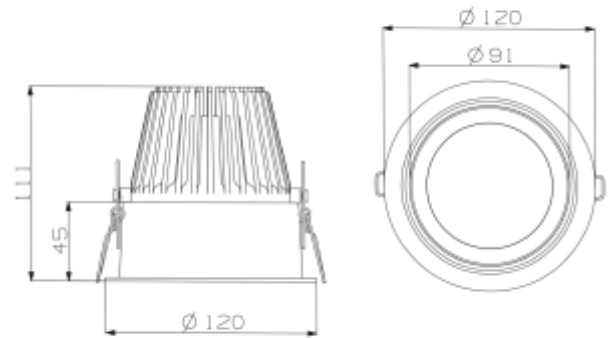

# Trimo Mini

 112mm

Our Trimo range of downlights guarantees a minimum of stray light. This is accomplished by using a recessed LED light source. This model requires a hole dimension of 112mm in diameter making it very versatile providing very powerful light. The Trimo Mini has a 18i3 connector and is supplied with a variety of connector solutions.

### SPECIFICATIONS

Lightsource Type:	LED (built in)
System Power [W]:	24W
CCT (Color Temperature):	3000K
CRI / Ra:	80
Lumen Output:	2780lm
Lumen LED (tc=25):	3650lm
Beam Angle:	40°
Lens (Diffuser):	Clear
Dimming:	DALI
System Voltage [V]:	230V 50Hz
Connection:	18i5 DALI Quick connection
Mounting:	Recessed, Ceiling
Cut-out [mm]:	Ø112mm
Lifetime [h]:	L80B10: 100 000h
Lumen/W:	116lm/W
MacAdam (SDCM):	3
Color:	White
Height [mm]:	110mm
Width [mm]:	122mm
Weight [kg]:	0,7kg
To be recessed in insulation:	No