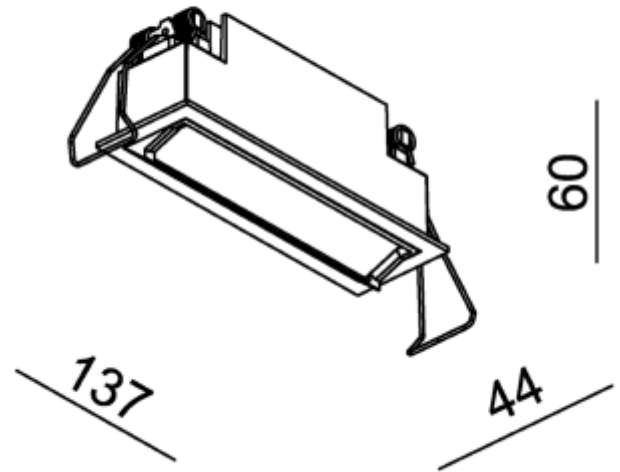

FDV SPEC SHEET

Cold 5 Wallwash
Art. no: 3104-30-3

Lighting Solutions

 130x37mm

Cold 5 Wallwash

Art. no: 3104-30-3

LIGHT TECHNICAL

Lumen Output:	831
Lumen LED (tc=25):	1050
Beam Angle:	30
CCT (Color Temperature):	2700
CRI / Ra:	90
Color Code:	927
Lens (Diffuser):	None

MOUNTING / CONNECTION

Connection:	Depending on driver
Cut-out [mm]:	130x37
Mounting:	Recessed, Ceiling

ELECTRICAL DATA

Dimming:	Depending on Driver
System Power [W]:	2x5
System Voltage [V]:	230V 50Hz
Protection Class:	3
Socket / Cap-Base:	N/A
Voltage Forward Max [V]:	15

FDV SPEC SHEET

Cold 5 Wallwash

Art. no: 3104-30-3

Lighting Solutions

PRODUCT

To be recessed in insulation:	No
Ingress Protection:	IP43
Color:	White
Length [mm]:	137
Height [mm]:	60
Width [mm]:	44
Weight [kg]:	0,32