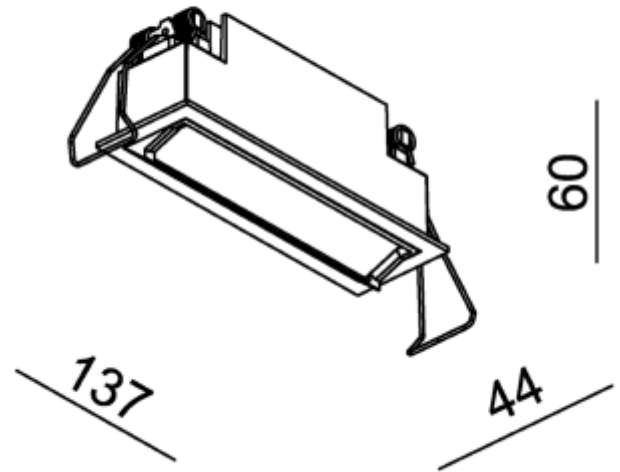

FDV SPEC SHEET

Cold 5 Wallwash
Art. no: 3105-30-3

Lighting Solutions

 130x37mm

Cold 5 Wallwash

Art. no: 3105-30-3

LIGHT TECHNICAL

Lumen Output:	1065
Lumen LED (tc=25):	1150
Beam Angle:	30
CCT (Color Temperature):	3000
CRI / Ra:	90
Color Code:	930
Lens (Diffuser):	None

MOUNTING / CONNECTION

Connection:	Depending on driver
Cut-out [mm]:	130x37
Mounting:	Recessed, Ceiling

ELECTRICAL DATA

Dimming:	Depending on Driver
System Power [W]:	2x5
System Voltage [V]:	230V 50Hz
Protection Class:	3
Socket / Cap-Base:	N/A
Voltage Forward Max [V]:	15

FDV SPEC SHEET

Cold 5 Wallwash

Art. no: 3105-30-3

Lighting Solutions

PRODUCT

To be recessed in insulation:	No
Ingress Protection:	IP43
Color:	White
Length [mm]:	137
Height [mm]:	60
Width [mm]:	44
Weight [kg]:	0,32