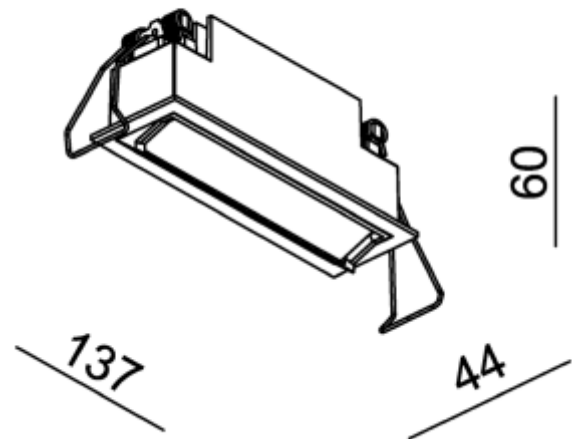

PRODUCT SHEET

Cold 5 Wallwash
Art. no: 3105-30-3

Lighting Solutions

Cold 5 Wallwash

130x37mm

SPECIFICATIONS	
System Power [W]:	2x5W
CCT (Color Temperature):	3000K
CRI / Ra:	90
Lumen Output:	1065lm
Lumen LED (tc=25):	1150lm
Beam Angle:	30
Lens (Diffuser):	None
Dimming:	Depending on Driver
System Voltage [V]:	230V 50Hz
Connection:	Depending on driver
Mounting:	Recessed, Ceiling
Cut-out [mm]:	130x37mm
Lumen/W:	97lm/W
Color:	White
Length [mm]:	137mm
Height [mm]:	60mm
Width [mm]:	44mm
Weight [kg]:	0,32kg
To be recessed in insulation:	No