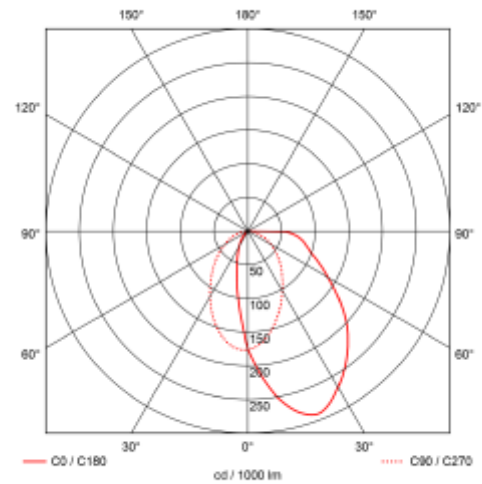

PRODUCT SHEET

Cold 5 Wallwash
Art. no: 3105-30-3

Lighting Solutions

Cold 5 Wallwash

130x37mm

SPECIFICATIONS	
System Power [W]:	2x5W
CCT (Color Temperature):	3000K
CRI / Ra:	90
Lumen Output:	1065lm
Lumen LED (tc=25):	1150lm
Beam Angle:	30
Lens (Diffuser):	None
Dimming:	Depending on Driver
System Voltage [V]:	230V 50Hz
Connection:	Depending on driver
Mounting:	Recessed, Ceiling
Cut-out [mm]:	130x37mm
Lumen/W:	97lm/W
Color:	White
Length [mm]:	137mm
Height [mm]:	60mm
Width [mm]:	44mm
Weight [kg]:	0,32kg
To be recessed in insulation:	No