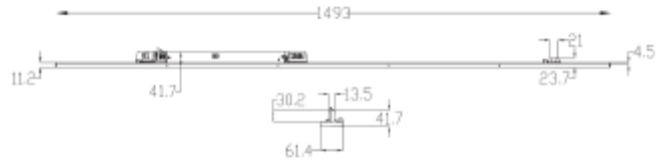

FDV SPEC SHEET

T-Line

Art. no: 5031-90-3

Lighting Solutions

T-Line

Art. no: 5031-90-3

LIGHT TECHNICAL

Lightsource Type:	LED (built in)
Lumen Output:	3200
Lumen LED (tc=25):	3400
Beam Angle:	90
CCT (Color Temperature):	3000
CRI / Ra:	80
Color Code:	830
MacAdam (SDCM):	3
Lens (Diffuser):	Lens

MOUNTING / CONNECTION

Connection:	Track 3-Circuit
Mounting:	Track

ELECTRICAL DATA

Dimming:	None
System Power [W]:	14-20
System Voltage [V]:	230V 50Hz
Protection Class:	1

FDV SPEC SHEET

T-Line

Art. no: 5031-90-3

Lighting Solutions

PRODUCT

Ingress Protection:	IP20
Operating Temperature [°C]:	-25 - 60
Lifetime [h]:	L80B10: 100 000
Color:	White
RAL:	RAL9016
Length [mm]:	600
Height [mm]:	16
Width [mm]:	61,4
Weight [kg]:	0,61