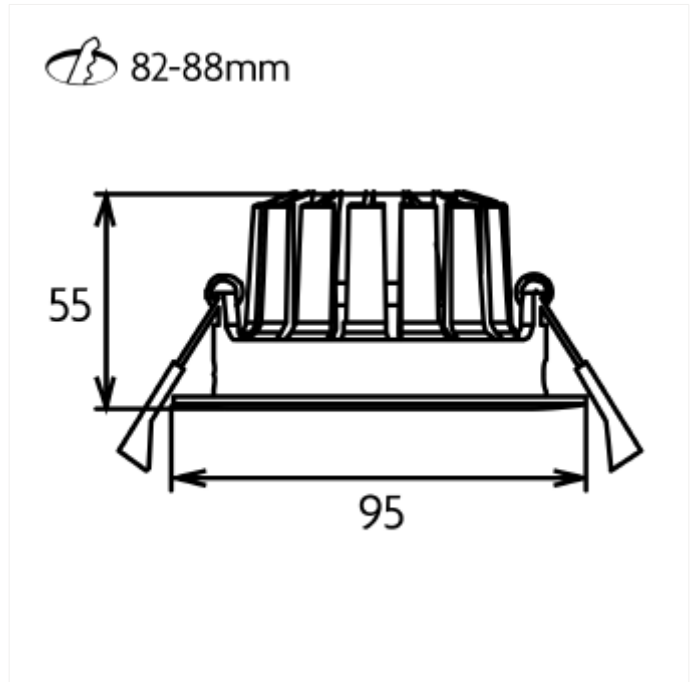

PRODUCT FAMILY SHEET

Acrux Adjustable

Acrux Adjustable

Adjustable downlight with IP54 classification. Low glare and secluded light source and with modern reflector. Suitable for all rooms included bathroom. Complete with dimmable driver and quick connect for easy installation.

VERSIONS

Art.No	Effect [W]	Cold Lumen [lm]	Lumen Output [lm]	CCT [K]	Beam Angle [°]	Lens Difuser	CRI [>]	Color	Light Control	Connection
2102-36-2	10	650	650	2700	36°	Clear	90	Black	Phase-Cut	QuickConnect
2102-36-3	10	650	650	2700	36°	Clear	90	White	Phase-Cut	QuickConnect
2302-36-3	10	850	790	3000	36°	Clear	90	White	Phase-Cut	QuickConnect