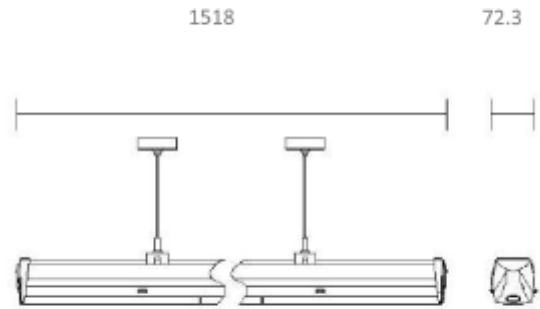

FDV SPEC SHEET

Trunk

Art. no: CFL-1535-30RS-08-3

Lighting Solutions

Unit: mm

Trunk

Art. no: CFL-1535-30RS-08-

LIGHT TECHNICAL

Lightsource Type:	LED (built in)
Lumen Output:	5259
Lumen LED (tc=25):	5600
Beam Angle:	Right Asymetric
CCT (Color Temperature):	3000
CRI / Ra:	80
Color Code:	830
Lens (Diffuser):	Clear

MOUNTING / CONNECTION

Connection:	Trunk 8-wires
Mounting:	Suspended, Ceiling

ELECTRICAL DATA

Dimming:	None
System Power [W]:	35
System Voltage [V]:	230V 50Hz
Protection Class:	1
Max load pr circuit - B10:	24
Max load pr circuit - B16:	38
Max load pr circuit - C10:	40
Max load pr circuit - C16:	63
Leakage current [mA]:	0,45
Inrush current I _{max} [A]:	15
Inrush current time [µs]:	250

FDV SPEC SHEET

Trunk

Art. no: CFL-1535-30RS-08-3

Lighting Solutions

PRODUCT

Ingress Protection:	IP20
Lifetime [h]:	L80B10: 100 000
Color:	White
RAL:	RAL9016
Length [mm]:	1500
Height [mm]:	78,6
Width [mm]:	72,3
Weight [kg]:	1,64