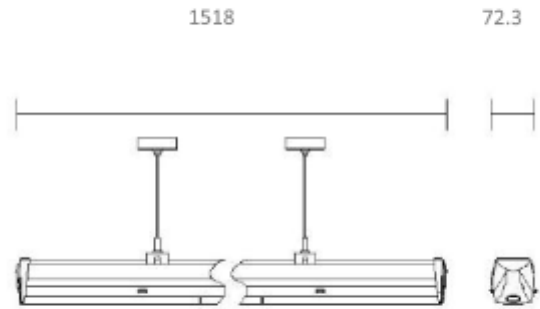

FDV SPEC SHEET

Trunk

Art. no: CFL-1550-E-30WD-08-3

Lighting Solutions

Unit: mm

Trunk

Art. no: CFL-1550-E-30WD-0

LIGHT TECHNICAL

Lightsource Type:	LED (built in)
Lumen Output:	7629
Lumen LED (tc=25):	7800
CCT (Color Temperature):	3000
CRI / Ra:	80
Color Code:	830
Lens (Diffuser):	Clear

MOUNTING / CONNECTION

Connection:	Trunk 8-wires
Mounting:	Suspended, Ceiling

PRODUCT

Ingress Protection:	IP20
Lifetime [h]:	L80B10: 100 000
Color:	White
Length [mm]:	1500
Height [mm]:	78,6
Width [mm]:	72,3
Weight [kg]:	1,64

ELECTRICAL DATA

Dimming:	None
System Power [W]:	50
System Voltage [V]:	230V 50Hz
Protection Class:	1
Max load pr circuit - B10:	11
Max load pr circuit - B16:	18
Max load pr circuit - C10:	18
Max load pr circuit - C16:	30
Leakage current [mA]:	0,45
Inrush current I _{max} [A]:	28
Inrush current time [μs]:	280
Emergency light [h]:	3 hours
Emergency light testing:	Manual
Emergency lumen out [lm]:	960