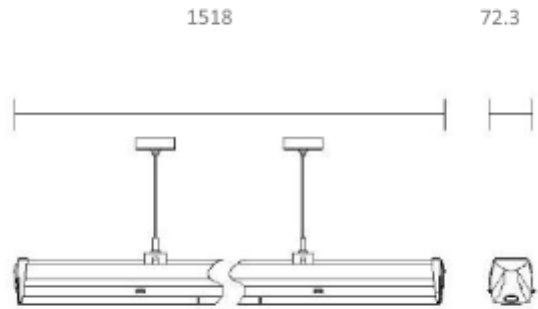

FDV SPEC SHEET

Trunk

Art. no: CFL-2-1550-30WD-08-3-DA

Lighting Solutions

Unit: mm

Trunk

Art. no: CFL-2-1550-30WD-0

LIGHT TECHNICAL

Lightsource Type:	LED (built in)
Lumen Output:	7625
Lumen LED (tc=25):	7800
Beam Angle:	90°
CCT (Color Temperature):	3000
CRI / Ra:	80
Color Code:	830
Lens (Diffuser):	Clear

MOUNTING / CONNECTION

Connection:	Trunk 8-wires
Mounting:	Suspended, Ceiling