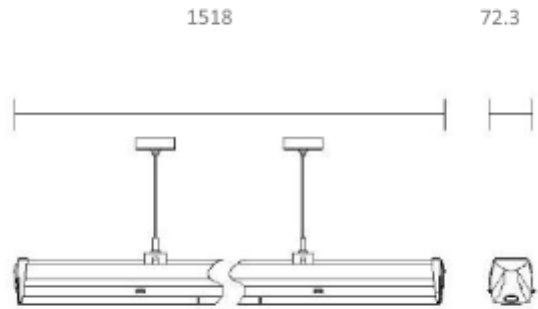

FDV SPEC SHEET

Trunk

Art. no: CFL-2-1550-65WD-08-3-DA

Lighting Solutions

Unit: mm

Trunk

Art. no: CFL-2-1550-65WD-0

LIGHT TECHNICAL

Lightsource Type:	LED (built in)
Lumen LED (tc=25):	7450
Beam Angle:	90°
CCT (Color Temperature):	6500
CRI / Ra:	90
Color Code:	965
Lens (Diffuser):	Clear

MOUNTING / CONNECTION

Connection:	Trunk 8-wires
Mounting:	Suspended, Ceiling