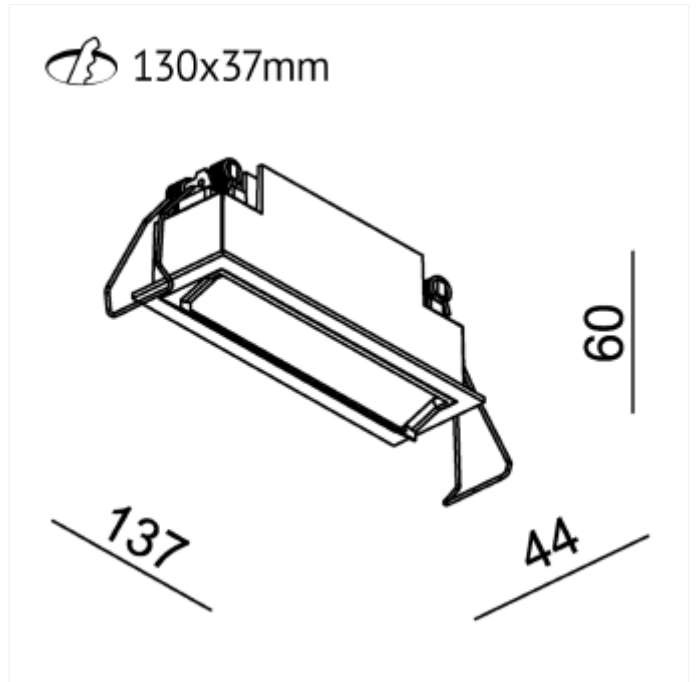

PRODUCT FAMILY SHEET
Cold 5 Wallwash

Cold 5 Wallwash

Wall Wash edition of the popular Cold -series. Cold Wall Wash gives a nice and warm spread of the light. Driver is not included. Please see accessories for recommended drivers.

VERSIONS

Art.No	Effect [W]	Cold Lumen [lm]	Lumen Output [lm]	CCT [K]	Beam Angle [°]	Lens Difuser	CRI [>]	Color	Light Control	Connection
3105-30-2	2x5	1150	1065	3000	30	None	90	Black	nding on Dr	Depending on driver
3104-30-3	2x5	1050	831	2700	30	None	90	White	nding on Dr	Depending on driver
3104-30-2	2x5	1050	831	2700	30	None	90	Black	nding on Dr	Depending on driver
3105-30-3	2x5	1150	1065	3000	30	None	90	White	nding on Dr	Depending on driver