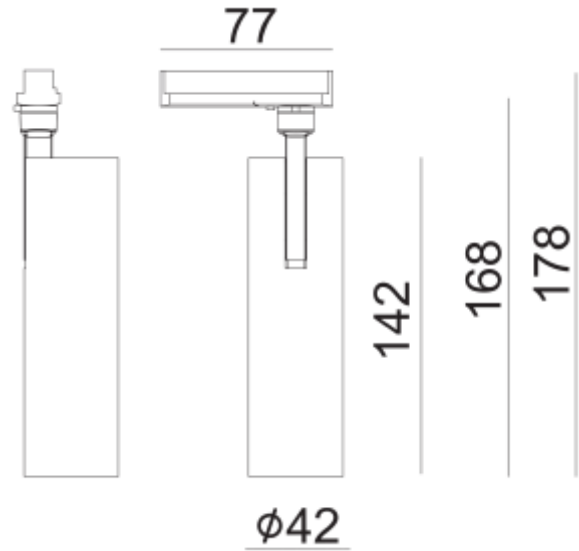

PRODUCT SHEET

Tania Mini Slim

Art. no: 101910-36-22-p

Lighting Solutions

Tania Mini Slim

SPECIFICATIONS

Lightsource Type:	LED (built in)
System Power [W]:	9W
CCT (Color Temperature):	2700K
CRI / Ra:	90
Lumen Output:	681lm
Lumen LED (tc=25):	850lm
Beam Angle:	36°
Lens (Diffuser):	Clear
Dimming:	Phase-Cut
Flickerfree:	Yes
System Voltage [V]:	230V 50Hz
Connection:	Track 1-Circuit
Mounting:	Track, Ceiling
Lifetime [h]:	L80B10: 100 000h
Lumen/W:	83lm/W
MacAdam (SDCM):	3
Color:	Brushed Titan.
Height [mm]:	142mm
Diameter [mm]:	42mm