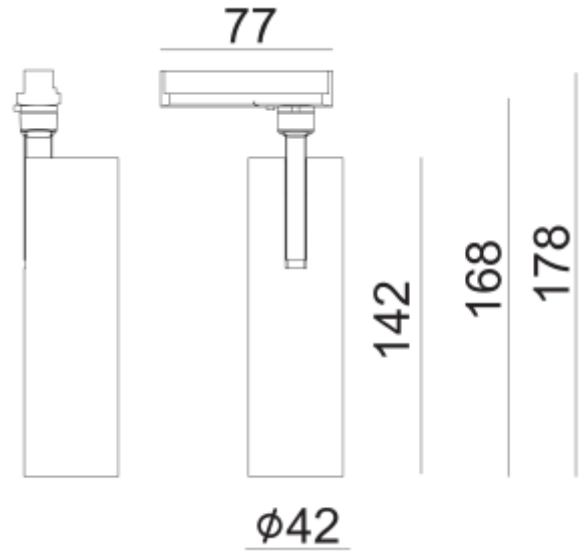

PRODUCT SHEET

Tania Mini Slim
Art. no: 101910-36-3-p

Lighting Solutions

Tania Mini Slim

SPECIFICATIONS

Lightsource Type:	LED (built in)
System Power [W]:	9W
CCT (Color Temperature):	2700K
CRI / Ra:	90
Lumen Output:	695lm
Lumen LED (tc=25):	850lm
Beam Angle:	36°
Lens (Diffuser):	Clear
Dimming:	Phase-Cut
Flickerfree:	Yes
System Voltage [V]:	230V 50Hz
Connection:	Track 1-Circuit
Mounting:	Track, Ceiling
Lifetime [h]:	L80B10: 100 000h
Lumen/W:	84lm/W
MacAdam (SDCM):	3
Color:	White
Height [mm]:	142mm
Diameter [mm]:	42mm