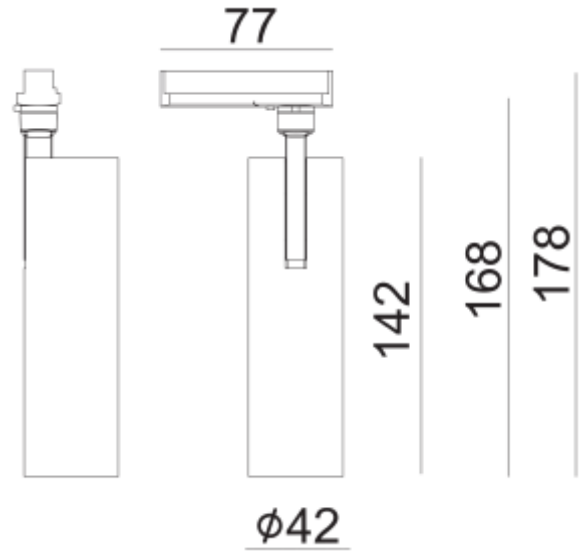

## PRODUCT SHEET

Tania Mini Slim  
Art. no: 101911-36-2-p

Lighting Solutions

### SPECIFICATIONS

Lightsource Type:	LED (built in)
System Power [W]:	9W
CCT (Color Temperature):	3000K
CRI / Ra:	90
Lumen Output:	740lm
Lumen LED (tc=25):	850lm
Beam Angle:	36°
Lens (Diffuser):	Clear
Dimming:	Phase-Cut
Flickerfree:	Yes
System Voltage [V]:	230V 50Hz
Connection:	Track 1-Circuit
Mounting:	Track, Ceiling
Lifetime [h]:	L80B10: 100 000h
Lumen/W:	90lm/W
MacAdam (SDCM):	3
Color:	Black
Height [mm]:	142mm
Diameter [mm]:	42mm