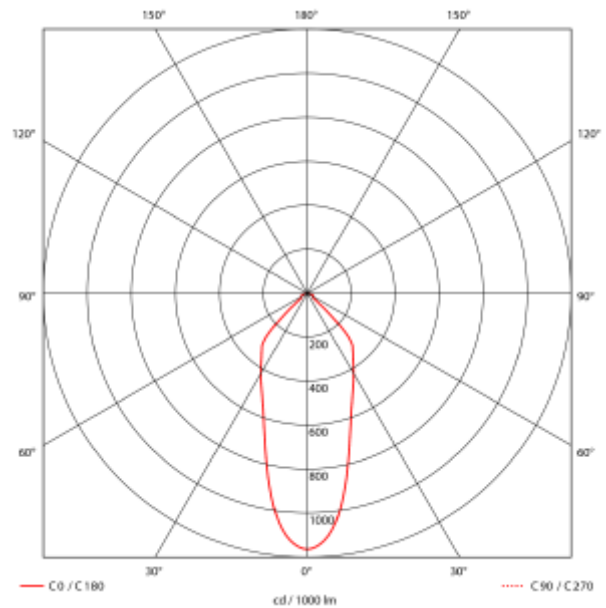

PRODUCT SHEET

Icarus 500lm 927 36° 7W BK phasecut Isosafe

Art. no: 101970-36-2

Lighting Solutions

Icarus 500lm 927 36° 7W BK phasecut Isosafe

SPECIFICATIONS	
Lightsource Type:	LED (built in)
System Power [W]:	7W
CCT (Color Temperature):	2700K
CRI / Ra:	95
Lumen Output:	456lm
Lumen LED (tc=25):	500lm
Beam Angle:	36°
Lens (Diffuser):	Clear
Dimming:	Phase-Cut
Flickerfree:	Yes
System Voltage [V]:	230V 50Hz
Connection:	QuickConnect
Mounting:	Ceiling
Cut-out [mm]:	Ø68-83mm
Lifetime [h]:	L80B10: 100 000h
Lumen/W:	62lm/W
UGR (<=):	22
MacAdam (SDCM):	3
Color:	Black
Height [mm]:	44mm
Diameter [mm]:	90mm
Weight [kg]:	0,3kg
To be recessed in insulation:	Yes, recessed in insulation

7W downlight that can be installed directly into insulation. Cutout Ø68-83mm makes it perfect for rehab and new installation. Tiltable 25°, CRI>95 and flickerfree phasecut driver.