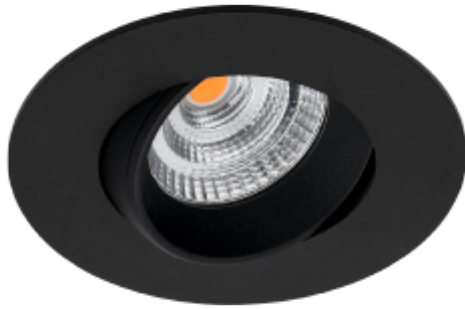

PRODUCT SHEET

Icarus 500lm 927 36° 7W BK phasecut Isosafe

Art. no: 101970-36-2

Lighting Solutions

Icarus 500lm 927 36° 7W BK phasecut Isosafe

SPECIFICATIONS	
Lightsource Type:	LED (built in)
System Power [W]:	7W
CCT (Color Temperature):	2700K
CRI / Ra:	95
Lumen Output:	456lm
Lumen LED (tc=25):	500lm
Beam Angle:	36°
Lens (Diffuser):	Clear
Dimming:	Phase-Cut
Flickerfree:	Yes
System Voltage [V]:	230V 50Hz
Connection:	QuickConnect
Mounting:	Ceiling
Cut-out [mm]:	Ø68-83mm
Lifetime [h]:	L80B10: 100 000h
Lumen/W:	62lm/W
UGR (<=):	22
MacAdam (SDCM):	3
Color:	Black
Height [mm]:	44mm
Diameter [mm]:	90mm
Weight [kg]:	0,3kg
To be recessed in insulation:	Yes, recessed in insulation

7W downlight that can be installed directly into insulation. Cutout Ø68-83mm makes it perfect for rehab and new installation. Tiltable 25°, CRI>95 and flickerfree phasecut driver.