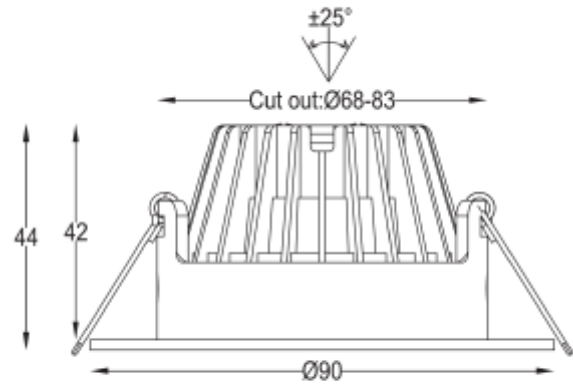

PRODUCT SHEET

Icarus 500lm 927 36° 7W BK phasecut Isosafe

Art. no: 101970-36-2

Lighting Solutions

Icarus 500lm 927 36° 7W BK phasecut Isosafe

SPECIFICATIONS	
Lightsource Type:	LED (built in)
System Power [W]:	7W
CCT (Color Temperature):	2700K
CRI / Ra:	95
Lumen Output:	456lm
Lumen LED (tc=25):	500lm
Beam Angle:	36°
Lens (Diffuser):	Clear
Dimming:	Phase-Cut
Flickerfree:	Yes
System Voltage [V]:	230V 50Hz
Connection:	QuickConnect
Mounting:	Ceiling
Cut-out [mm]:	Ø68-83mm
Lifetime [h]:	L80B10: 100 000h
Lumen/W:	62lm/W
UGR (<=):	22
MacAdam (SDCM):	3
Color:	Black
Height [mm]:	44mm
Diameter [mm]:	90mm
Weight [kg]:	0,3kg
To be recessed in insulation:	Yes, recessed in insulation

7W downlight that can be installed directly into insulation. Cutout Ø68-83mm makes it perfect for rehab and new installation. Tiltable 25°, CRI>95 and flickerfree phasecut driver.