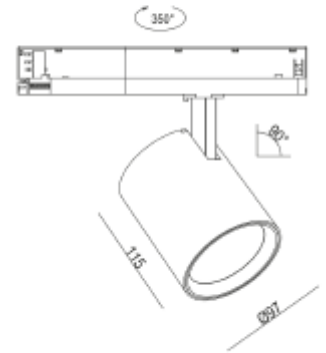

FDV SPEC SHEET

Rod Maxi C

Art. no: 102320-20-3

Lighting Solutions

Rod Maxi C

Art. no: 102320-20-3

LIGHT TECHNICAL

Lightsource Type:	LED (built in)
Lumen Output:	3861
Lumen LED (tc=25):	4800
Beam Angle:	20°
CCT (Color Temperature):	3000
CRI / Ra:	90
Color Code:	930
MacAdam (SDCM):	3
Lens (Diffuser):	Clear

Rod Maxi C

Art. no: 102320-20-3

Lighting Solutions

PRODUCT

Ingress Protection:	IP20
Impact Protection:	IK02
Lifetime [h]:	L80B10: 100 000
Color:	White
RAL:	RAL9010
Height [mm]:	115
Diameter [mm]:	97
Weight [kg]:	0,6
Housing Material :	Aluminium
Diffuser Material:	Aluminium
Material 2:	Polycarbonate
Housing Material :	Aluminium
Diffuser Material:	Aluminium
Material 2:	Polycarbonate