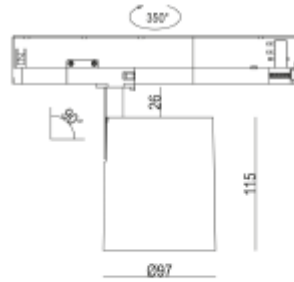

FDV SPEC SHEET

Rod Maxi C

Art. no: 102320-20-3

Lighting Solutions

Rod Maxi C

Art. no: 102320-20-3

LIGHT TECHNICAL

Lightsource Type:	LED (built in)
Lumen Output:	3861
Lumen LED (tc=25):	4800
Beam Angle:	20°
CCT (Color Temperature):	3000
CRI / Ra:	90
Color Code:	930
MacAdam (SDCM):	3
Lens (Diffuser):	Clear

Rod Maxi C

Art. no: 102320-20-3

Lighting Solutions

PRODUCT

Ingress Protection:	IP20
Impact Protection:	IK02
Lifetime [h]:	L80B10: 100 000
Color:	White
RAL:	RAL9010
Height [mm]:	115
Diameter [mm]:	97
Weight [kg]:	0,6
Housing Material :	Aluminium
Diffuser Material:	Aluminium
Material 2:	Polycarbonate
Housing Material :	Aluminium
Diffuser Material:	Aluminium
Material 2:	Polycarbonate