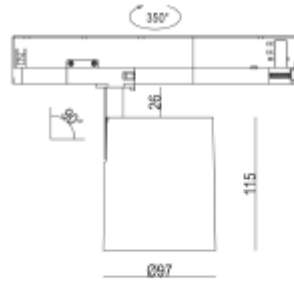

FDV SPEC SHEET

Rod Maxi C

Art. no: 102320-40-3

Lighting Solutions

Rod Maxi C

Art. no: 102320-40-3

LIGHT TECHNICAL

Lightsource Type:	LED (built in)
Lumen Output:	3861
Lumen LED (tc=25):	4800
Beam Angle:	40°
CCT (Color Temperature):	3000
CRI / Ra:	90
Color Code:	930
MacAdam (SDCM):	3
Lens (Diffuser):	Clear

Rod Maxi C

Art. no: 102320-40-3

Lighting Solutions

PRODUCT

Ingress Protection:	IP20
Impact Protection:	IK02
Lifetime [h]:	L80B10: 100 000
Color:	White
RAL:	RAL9010
Height [mm]:	115
Diameter [mm]:	97
Weight [kg]:	0,6
Housing Material :	Aluminium
Diffuser Material:	Aluminium
Material 2:	Polycarbonate
Housing Material :	Aluminium
Diffuser Material:	Aluminium
Material 2:	Polycarbonate