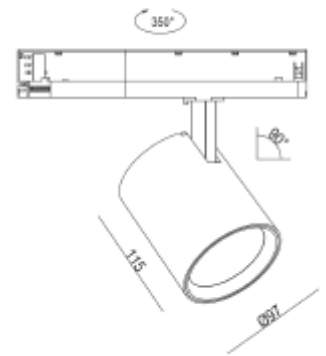

FDV SPEC SHEET

Rod Maxi C

Art. no: 102320-40-3

Lighting Solutions

Rod Maxi C

Art. no: 102320-40-3

LIGHT TECHNICAL

Lightsource Type:	LED (built in)
Lumen Output:	3861
Lumen LED (tc=25):	4800
Beam Angle:	40°
CCT (Color Temperature):	3000
CRI / Ra:	90
Color Code:	930
MacAdam (SDCM):	3
Lens (Diffuser):	Clear

Rod Maxi C

Art. no: 102320-40-3

Lighting Solutions

PRODUCT

Ingress Protection:	IP20
Impact Protection:	IK02
Lifetime [h]:	L80B10: 100 000
Color:	White
RAL:	RAL9010
Height [mm]:	115
Diameter [mm]:	97
Weight [kg]:	0,6
Housing Material :	Aluminium
Diffuser Material:	Aluminium
Material 2:	Polycarbonate
Housing Material :	Aluminium
Diffuser Material:	Aluminium
Material 2:	Polycarbonate