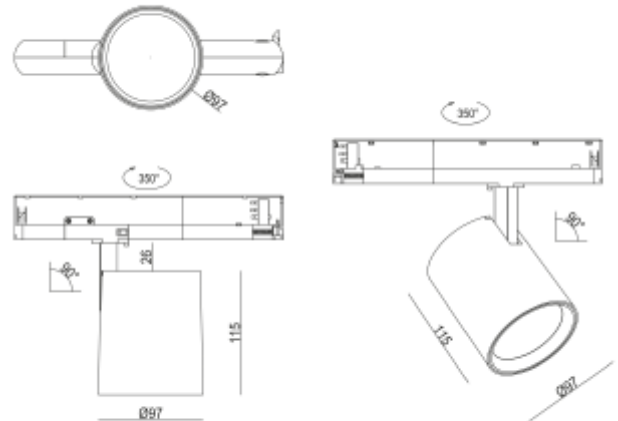

PRODUCT SHEET

Rod Maxi C
Art. no: 102320-40-3

Lighting Solutions

Rod Maxi C

SPECIFICATIONS

Lightsource Type:	LED (built in)
System Power [W]:	27W
CCT (Color Temperature):	3000K
CRI / Ra:	90
Lumen Output:	3861lm
Lumen LED (tc=25):	4800lm
Beam Angle:	40°
Lens (Diffuser):	Clear
Dimming:	None
Flickerfree:	Yes
System Voltage [V]:	230V 50Hz
Connection:	Track 3-Circuit
Mounting:	Track, Ceiling
Lifetime [h]:	L80B10: 100 000h
Lumen/W:	143lm/W
MacAdam (SDCM):	3
Color:	White
Height [mm]:	115mm
Diameter [mm]:	97mm
Weight [kg]:	0,6kg