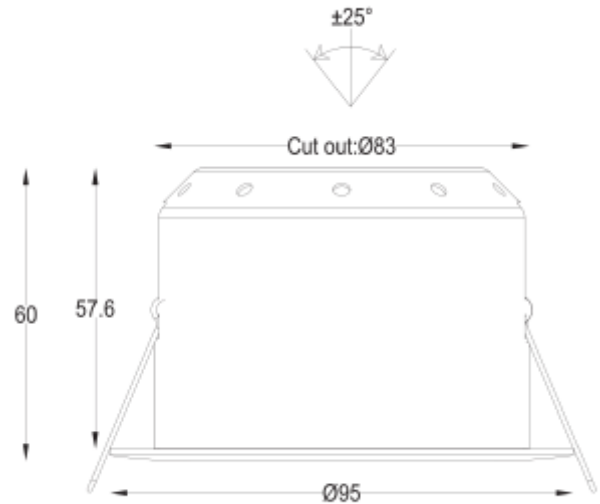

PRODUCT SHEET

Anza

Art. no: 102380-36-2-p

Lighting Solutions

Anza

Anza downlight comes with warm white color temperature (2700K) and a secluded light source that gives a comfortable and warm light. The downlight is adjustable and comes with a dimmable driver. Front ring in gold is sold separately.

SPECIFICATIONS

Lightsource Type:	LED (built in)
System Power [W]:	8W
CCT (Color Temperature):	2700K
CRI / Ra:	90
Lumen Output:	550lm
Lumen LED (tc=25):	850lm
Beam Angle:	36°
Lens (Diffuser):	Clear
Dimming:	Phase-Cut
Flickerfree:	Yes
System Voltage [V]:	230V 50Hz
Connection:	QuickConnect
Mounting:	Recessed, Ceiling
Cut-out [mm]:	83mmmm
Lifetime [h]:	L80B10: 100 000h
Lumen/W:	68lm/W
UGR (<=):	19
MacAdam (SDCM):	3
Color:	Black
Height [mm]:	58mm
Width [mm]:	95mm
Diameter [mm]:	95mm
Weight [kg]:	0,41kg
Emergency light [h]:	No Emergency light
To be recessed in insulation:	Yes, recessed in insulation