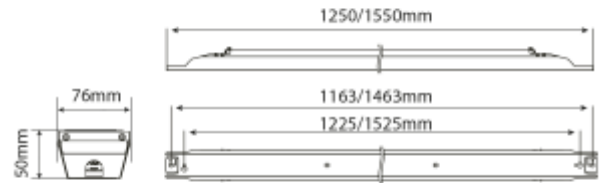

## PRODUCT SHEET

C Line Base

Art. no: 102512-00-1

Lighting Solutions

# C Line Base

### SPECIFICATIONS

Lightsource Type:	LED (replaceable)
System Power [W]:	100/83/65/57/48W
CCT (Color Temperature):	3000K
CRI / Ra:	80
Lumen Output:	16500lm
Lumen LED (tc=25):	18000lm
Beam Angle:	60°
Lens (Diffuser):	Clear
Dimming:	None
Flickerfree:	Yes
System Voltage [V]:	230V 50Hz
Connection:	QuickConnect
Mounting:	Surface, Ceiling
Lifetime [h]:	L80: 100 000h
Lumen/W:	165lm/W
MacAdam (SDCM):	3
Color:	Steel
Length [mm]:	1550mm
Height [mm]:	50mm
Width [mm]:	76mm
Weight [kg]:	2,54kg