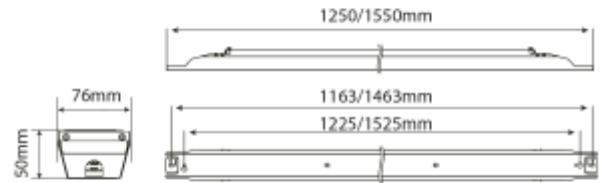

PRODUCT SHEET

C Line Base

Art. no: 102512-2-00-1

Lighting Solutions

C Line Base

| SPECIFICATIONS | |
|--------------------------|-------------------|
| Lightsource Type: | LED (replaceable) |
| System Power [W]: | 100/83/65/57/48W |
| CCT (Color Temperature): | 3000K |
| CRI / Ra: | 80 |
| Lumen Output: | 16500lm |
| Lumen LED (tc=25): | 18000lm |
| Beam Angle: | 60° |
| Lens (Diffuser): | Clear |
| Dimming: | None |
| Flickerfree: | Yes |
| System Voltage [V]: | 230V 50Hz |
| Connection: | Quickconnectx2 |
| Mounting: | Surface, Ceiling |
| Lifetime [h]: | L80: 100 000h |
| Lumen/W: | 165lm/W |
| MacAdam (SDCM): | 3 |
| Color: | Steel |
| Length [mm]: | 1550mm |
| Height [mm]: | 50mm |
| Width [mm]: | 76mm |
| Weight [kg]: | 2,54kg |