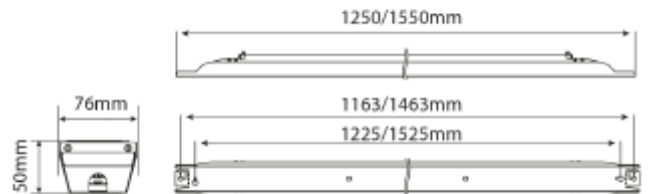

## FDV SPEC SHEET

C Line Base

Art. no: 102512-2-01-1

Lighting Solutions

## C Line Base

Art. no: 102512-2-01-1

### PRODUCT

Ingress Protection:	IP23
Impact Protection:	IK08
Lifetime [h]:	L80: 100 000
Color:	Steel
Length [mm]:	1550
Height [mm]:	50
Width [mm]:	76
Weight [kg]:	2,54