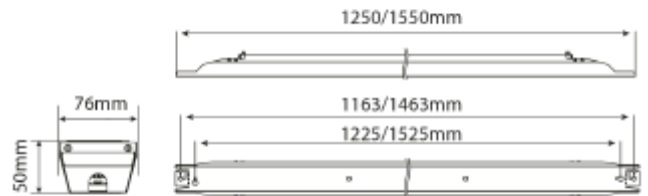

FDV SPEC SHEET

C Line Base

Art. no: 102517-2-00-1

Lighting Solutions

C Line Base

Art. no: 102517-2-00-1

LIGHT TECHNICAL

Lightsource Type:	LED (replaceable)
Lumen Output:	18000
Lumen LED (tc=25):	19800
Beam Angle:	60°
CCT (Color Temperature):	4000
CRI / Ra:	80
Color Code:	840
MacAdam (SDCM):	3
Lens (Diffuser):	Clear

PRODUCT

Ingress Protection:	IP23
Impact Protection:	IK08
Lifetime [h]:	L80: 100 000
Color:	Steel
Length [mm]:	1550
Height [mm]:	50
Width [mm]:	76
Weight [kg]:	2,54

ELECTRICAL DATA

Dimming:	None
Flickerfree:	Yes
System Power [W]:	100/83/65/57/48
System Voltage [V]:	230V 50Hz
Protection Class:	1
Current Output [mA]:	75