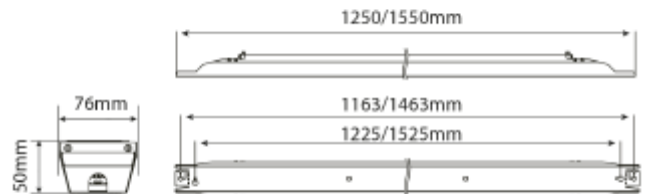

FDV SPEC SHEET

(Copy) C Line Base

Art. no: 102517-2-NW-01-1

Lighting Solutions

(Copy) C Line Base

Art. no: 102517-2-NW-01-1

LIGHT TECHNICAL

Lightsource Type:	LED (replaceable)
Lumen Output:	13600
Lumen LED (tc=25):	15800
Beam Angle:	90°
CCT (Color Temperature):	4000
CRI / Ra:	80
Color Code:	840
MacAdam (SDCM):	3
Lens (Diffuser):	Clear

PRODUCT

Ingress Protection:	IP23
Impact Protection:	IK08
Lifetime [h]:	L80: 100 000
Color:	Steel
Length [mm]:	1550
Height [mm]:	50
Width [mm]:	76
Weight [kg]:	2,54

ELECTRICAL DATA

Dimming:	Norlux Wireless Connect
Flickerfree:	Yes
System Power [W]:	80
System Voltage [V]:	230V 50Hz
Protection Class:	1
Max load pr circuit - B10:	18
Max load pr circuit - B16:	26
Max load pr circuit - C10:	18
Max load pr circuit - C16:	28