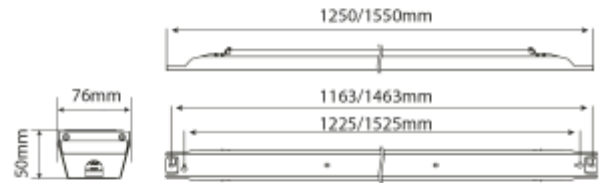

PRODUCT SHEET

(Copy) C Line Base

Art. no: 102517-NW-01-1

Lighting Solutions

(Copy) C Line Base

SPECIFICATIONS

Lightsource Type:	LED (replaceable)
System Power [W]:	80W
CCT (Color Temperature):	4000K
CRI / Ra:	80
Lumen Output:	13600lm
Lumen LED (tc=25):	15800lm
Beam Angle:	90°
Lens (Diffuser):	Clear
Dimming:	Norlux Wireless Connect
Flickerfree:	Yes
System Voltage [V]:	230V 50Hz
Connection:	QuickConnect
Mounting:	Surface, Ceiling
Lifetime [h]:	L80: 100 000h
Lumen/W:	170lm/W
MacAdam (SDCM):	3
Color:	Steel
Length [mm]:	1550mm
Height [mm]:	50mm
Width [mm]:	76mm
Weight [kg]:	2,54kg