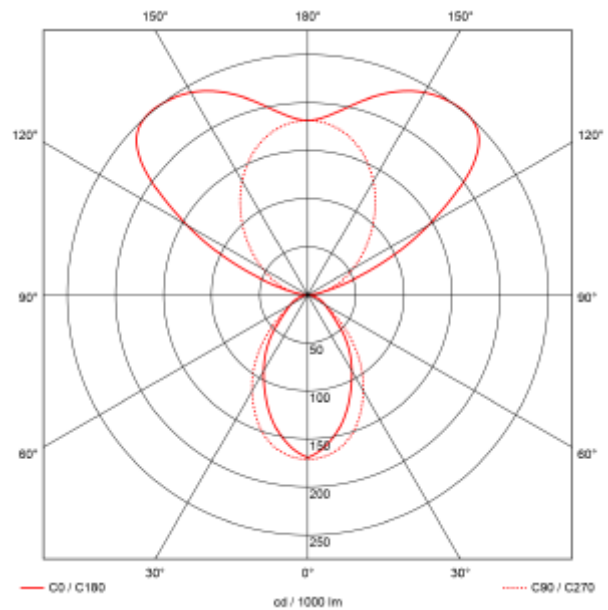

PRODUCT SHEET

Benu Slim

Art. no: 102521-140-2-ddd

Lighting Solutions

Benu Slim

SPECIFICATIONS

Lightsource Type:	LED (built in)
System Power [W]:	50W
CCT (Color Temperature):	3000K
CRI / Ra:	90
Lumen Output:	7100lm
Lumen LED (tc=25):	7800lm
Beam Angle:	140° / 90°
Lens (Diffuser):	Micropris.
Dimming:	DALI2
Flickerfree:	Yes
System Voltage [V]:	230V 50Hz
Connection:	18i5 DALI 3m
Mounting:	Suspended, Ceiling, Pendant
Lifetime [h]:	L80B10: 100 000h
Lumen/W:	138lm/W
MacAdam (SDCM):	3
Color:	Black
Length [mm]:	1200mm
Height [mm]:	70mm
Width [mm]:	35mm
Weight [kg]:	1,65kg

Benu Slim is ideal for offices, meeting rooms, and other workspaces that require good lighting. With an impressive color rendering index (CRI) of 90 and a warm color temperature of 3000K, this LED luminaire creates a comfortable atmosphere. With a luminous flux of 7800lm and an efficiency of 138 lm/W, it provides powerful and energy-efficient lighting. The product has a length of 1200mm, width of 35mm, height of 70mm, and an IP rating of IP20, making it suitable for office spaces.