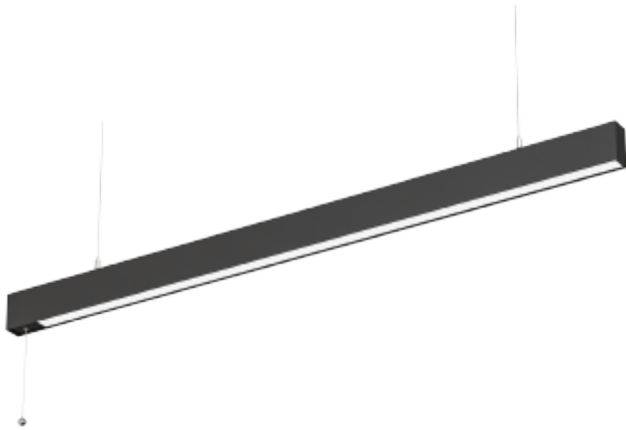

PRODUCT SHEET

Benu Slim

Art. no: 102521-140-2-ddd

Lighting Solutions

Benu Slim

SPECIFICATIONS

Lightsource Type:	LED (built in)
System Power [W]:	50W
CCT (Color Temperature):	3000K
CRI / Ra:	90
Lumen Output:	7100lm
Lumen LED (tc=25):	7800lm
Beam Angle:	140° / 90°
Lens (Diffuser):	Micropris.
Dimming:	DALI2
Flickerfree:	Yes
System Voltage [V]:	230V 50Hz
Connection:	18i5 DALI 3m
Mounting:	Suspended, Ceiling, Pendant
Lifetime [h]:	L80B10: 100 000h
Lumen/W:	138lm/W
MacAdam (SDCM):	3
Color:	Black
Length [mm]:	1200mm
Height [mm]:	70mm
Width [mm]:	35mm
Weight [kg]:	1,65kg

Benu Slim is ideal for offices, meeting rooms, and other workspaces that require good lighting. With an impressive color rendering index (CRI) of 90 and a warm color temperature of 3000K, this LED luminaire creates a comfortable atmosphere. With a luminous flux of 7800lm and an efficiency of 138 lm/W, it provides powerful and energy-efficient lighting. The product has a length of 1200mm, width of 35mm, height of 70mm, and an IP rating of IP20, making it suitable for office spaces.