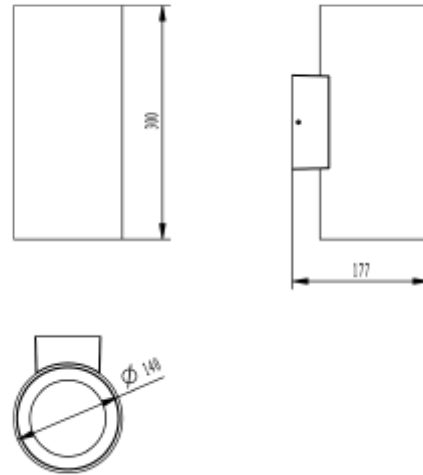

PRODUCT SHEET

Dalim Up&Down 2400lm 40° 2x20W Dark Grey Phasecut
Art. no: 2430-40-7

Lighting Solutions

Dalim Up&Down 2400lm 40° 2x20W Dark Grey Phasec

Dalim are a wall mounted outdoor luminaire with up and down light.
Suited for larger buildings.
Quickconnect for easy installation

SPECIFICATIONS	
Lightsource Type:	LED (built in)
System Power [W]:	2x20W
CCT (Color Temperature):	3000K
CRI / Ra:	80
Lumen LED (tc=25):	2400lm
Beam Angle:	40°
Lens (Diffuser):	Clear
Dimming:	Phase-Cut
System Voltage [V]:	230V 50Hz
Connection:	QuickConnect
Mounting:	Surface, Wall
Color:	Dark Grey
Length [mm]:	177mm
Height [mm]:	300mm
Width [mm]:	140mm
Weight [kg]:	3,4kg