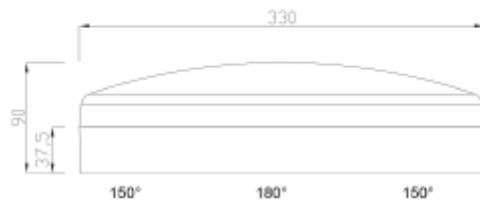

## Caph

Caph is a surface mounted ceiling light with opal diffuser. Comes with a switch option between 3000K (default), 4000K and 5700K. Quickconnect for easy installation. All data is based on 4000K.

SPECIFICATIONS	
Lightsource Type:	LED (built in)
System Power [W]:	24W
CCT (Color Temperature):	3/4/5700
CRI / Ra:	80
Lumen Output:	2665lm
Lumen LED (tc=25):	2700lm
Beam Angle:	120°
Lens (Diffuser):	Opal
Dimming:	None
System Voltage [V]:	230V 50Hz
Connection:	QuickConnect
Mounting:	Surface, Ceiling
Lifetime [h]:	L80B10: 100 000h
Lumen/W:	119lm/W
Color:	White
Height [mm]:	90mm
Width [mm]:	330mm
Weight [kg]:	0,84kg