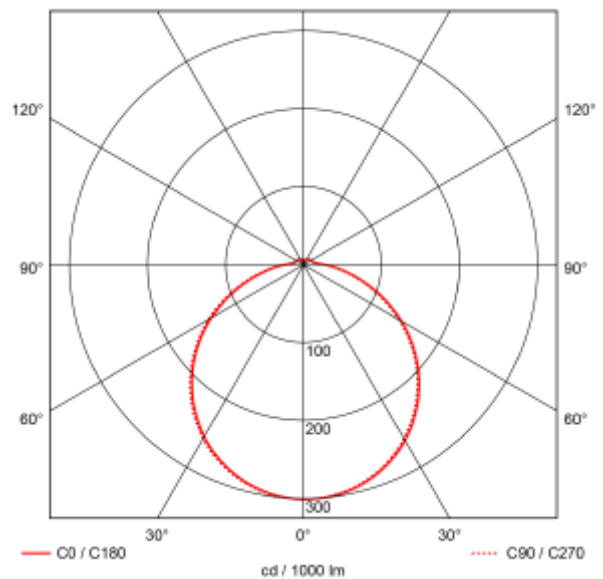

# PRODUCT SHEET

Caph

Art. no: 9035-120-3

Lighting Solutions

## Caph

Caph is a surface mounted ceiling light with opal diffuser. Comes with a switch option between 3000K (default), 4000K and 5700K. Quickconnect for easy installation. All data is based on 4000K.

SPECIFICATIONS	
Lightsource Type:	LED (built in)
System Power [W]:	24W
CCT (Color Temperature):	3/4/5700
CRI / Ra:	80
Lumen Output:	2665lm
Lumen LED (tc=25):	2700lm
Beam Angle:	120°
Lens (Diffuser):	Opal
Dimming:	None
System Voltage [V]:	230V 50Hz
Connection:	QuickConnect
Mounting:	Surface, Ceiling
Lifetime [h]:	L80B10: 100 000h
Lumen/W:	119lm/W
Color:	White
Height [mm]:	90mm
Width [mm]:	330mm
Weight [kg]:	0,84kg