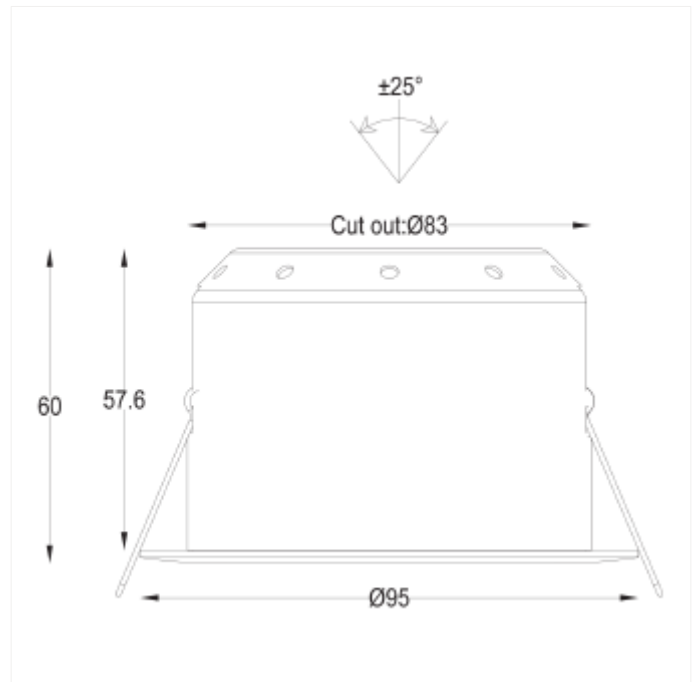

PRODUCT FAMILY SHEET

Anza

Lighting Solutions

Anza

Anza downlight comes with warm white color temperature (2700K) and a secluded light source that gives a comfortable and warm light. The downlight is adjustable and comes with a dimmable driver. Frontring in gold and black is sold separately.

VERSIONS

Art.No	Effect [W]	Cold Lumen [lm]	Lumen Output [lm]	CCT [K]	Beam Angle [°]	Lens Difuser	CRI [>]	Color	Light Control	Connection
102380-36-2-p	8	550	525	2700	36	Clear	90	Black	Phase-Cut	QuickConnect
102380-36-3-p	8	550	525	2700	36	Clear	90	White	Phase-Cut	QuickConnect