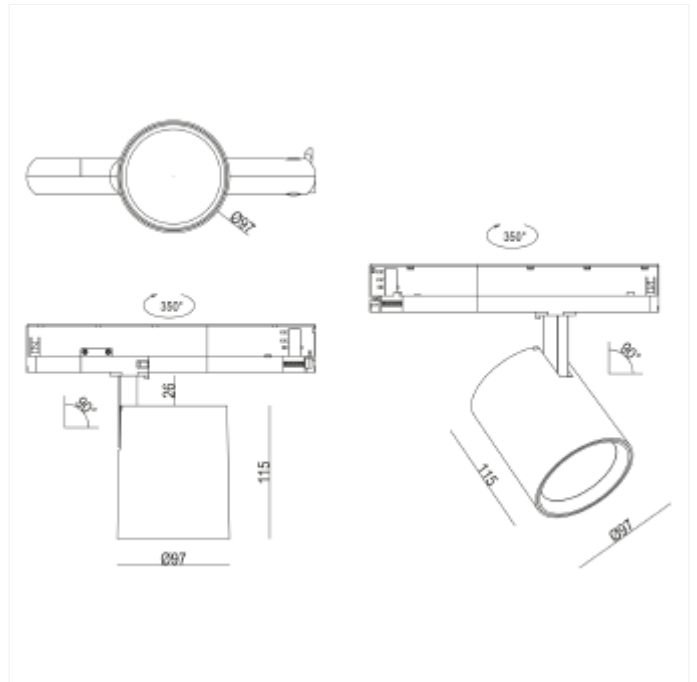

## PRODUCT FAMILY SHEET

Rod Maxi C

# Rod Maxi C

## VERSIONS

Art.No	Effect [W]	Cold Lumen [lm]	Lumen Output [lm]	CCT [K]	Beam Angle [°]	Lens Difuser	CRI [>]	Color	Light Control	Connection
102320-20-3	27	4800	3861	3000	20°	Clear	90	White	None	Track 3-Circuit
102320-40-3	27	4800	3861	3000	40°	Clear	90	White	None	Track 3-Circuit
102320-40-2	27	4800	3861	3000	40°	Clear	90	Black	None	Track 3-Circuit