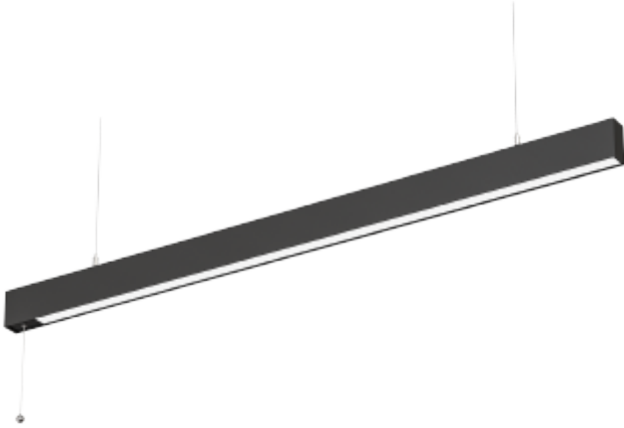

FDV SPEC SHEET

Benu Slim

Art. no: 102521-140-2-ddd

Lighting Solutions

Benu Slim

Art. no: 102521-140-2-ddd

LIGHT TECHNICAL

Lightsource Type:	LED (built in)
Lumen Output:	5800
Lumen LED (tc=25):	6700
Beam Angle:	140° / 90°
CCT (Color Temperature):	3000
CRI / Ra:	90
Color Code:	930
MacAdam (SDCM):	3
Lens (Diffuser):	Micropris.

MOUNTING / CONNECTION

Connection:	18i5 DALI 3m
Mounting:	Suspended, Ceiling, Pendant

ELECTRICAL DATA

Dimming:	DALI2
Flickerfree:	Yes
System Power [W]:	50
System Voltage [V]:	230V 50Hz
Protection Class:	1
Socket / Cap-Base:	N/A
Current Output [mA]:	60

FDV SPEC SHEET

Benu Slim

Art. no: 102521-140-2-ddd

Lighting Solutions

PRODUCT

Ingress Protection:	IP20
Impact Protection:	IK02
Operating Temperature [°C]:	-20 - 45
Lifetime [h]:	L80B10: 100 000
Color:	Black
RAL:	RAL9005
Length [mm]:	1200
Height [mm]:	70
Width [mm]:	35
Weight [kg]:	1,65
Housing Material :	Aluminium