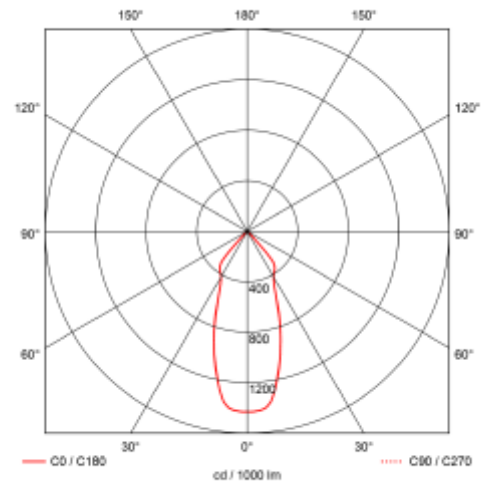

PRODUCT SHEET

Ceto Fixed

Art. no: 28830-2-01-36-2

Lighting Solutions

Ceto Fixed

92mm

SPECIFICATIONS	
System Power [W]:	15W
CCT (Color Temperature):	3000K
CRI / Ra:	80
Lumen Output:	1426lm
Lumen LED (tc=25):	1500lm
Beam Angle:	36°
Lens (Diffuser):	Clear
Dimming:	Depending on Driver
System Voltage [V]:	230V 50Hz
Connection:	Depending on driver
Mounting:	Recessed, Ceiling
Cut-out [mm]:	Ø92mm
Lifetime [h]:	L80B10: 100 000h
Lumen/W:	95lm/W
MacAdam (SDCM):	3
Color:	Black
Height [mm]:	90mm
Diameter [mm]:	98mm
Weight [kg]:	0,25kg
To be recessed in insulation:	No

Ceto Fixed is a 15W downlight with a recessed light source, 36° beam angle, and IP44 rating. Ceto Fixed is the natural choice for those seeking an exclusive look that provides comfortable and good light. Driver not included, see accessories for recommended driver.