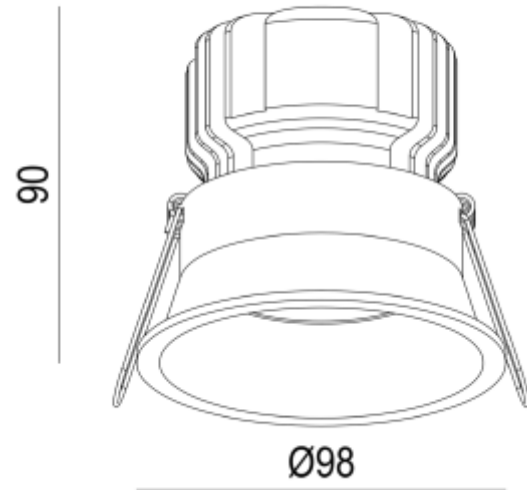

PRODUCT SHEET

Ceto Fixed

Art. no: 28830-2-01-36-2

Lighting Solutions

Ceto Fixed

92mm

SPECIFICATIONS	
System Power [W]:	15W
CCT (Color Temperature):	3000K
CRI / Ra:	80
Lumen Output:	1426lm
Lumen LED (tc=25):	1500lm
Beam Angle:	36°
Lens (Diffuser):	Clear
Dimming:	Depending on Driver
System Voltage [V]:	230V 50Hz
Connection:	Depending on driver
Mounting:	Recessed, Ceiling
Cut-out [mm]:	Ø92mm
Lifetime [h]:	L80B10: 100 000h
Lumen/W:	95lm/W
MacAdam (SDCM):	3
Color:	Black
Height [mm]:	90mm
Diameter [mm]:	98mm
Weight [kg]:	0,25kg
To be recessed in insulation:	No

Ceto Fixed is a 15W downlight with a recessed light source, 36° beam angle, and IP44 rating. Ceto Fixed is the natural choice for those seeking an exclusive look that provides comfortable and good light. Driver not included, see accessories for recommended driver.