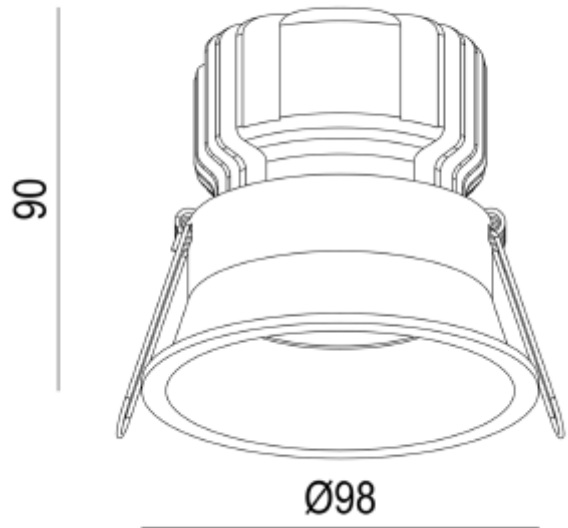

FDV SPEC SHEET

Ceto Fixed

Art. no: 28830-2-01-36-3

Lighting Solutions

92mm

Ceto Fixed

Art. no: 28830-2-01-36-3

LIGHT TECHNICAL

Lumen Output:	1426
Lumen LED (tc=25):	1500
Beam Angle:	36°
CCT (Color Temperature):	3000
CRI / Ra:	80
Color Code:	830
MacAdam (SDCM):	3
Lens (Diffuser):	Clear

MOUNTING / CONNECTION

Connection:	Depending on driver
Cut-out [mm]:	Ø92
Mounting:	Recessed, Ceiling

FDV SPEC SHEET

Ceto Fixed

Art. no: 28830-2-01-36-3

Lighting Solutions

PRODUCT

To be recessed in insulation:	No
Ingress Protection:	IP44
Impact Protection:	IK02
Operating Temperature [°C]:	-20 - 45
Lifetime [h]:	L80B10: 100 000
Color:	White
Height [mm]:	90
Diameter [mm]:	98
Weight [kg]:	0,35
Housing Material :	Aluminium
Diffuser Material:	Aluminium
Material 2:	Polycarbonate
Housing Material :	Aluminium
Diffuser Material:	Aluminium
Material 2:	Polycarbonate