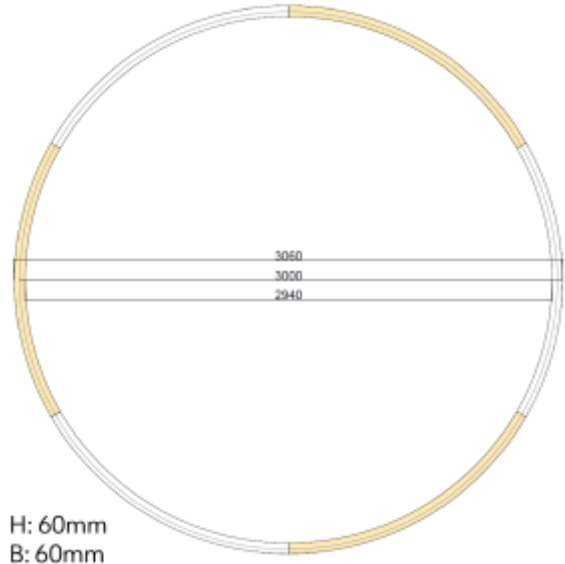

PRODUCT SHEET

Sircular Pendant

Art. no: 101304-120-2-ddd

Lighting Solutions

Sircular Pendant

Circular decorative pendant with direct lighting. The fixture comes with opal diffuser and DALI2 driver. Available in 4 sizes with 3000K.

SPECIFICATIONS

Lightsource Type:	LED (built in)
System Power [W]:	180W
CCT (Color Temperature):	3000K
CRI / Ra:	80
Lumen Output:	15084lm
Lumen LED (tc=25):	18000lm
Beam Angle:	120°
Lens (Diffuser):	Opal
Dimming:	DALI2
System Voltage [V]:	230V 50Hz
Connection:	Cable 3m
Mounting:	Ceiling, Pendant
Lifetime [h]:	L80B10: 100 000h
UGR (<=>):	22
MacAdam (SDCM):	5
Color:	Black
Length [mm]:	60mm
Height [mm]:	60mm
Diameter [mm]:	3060mm
Weight [kg]:	16kg