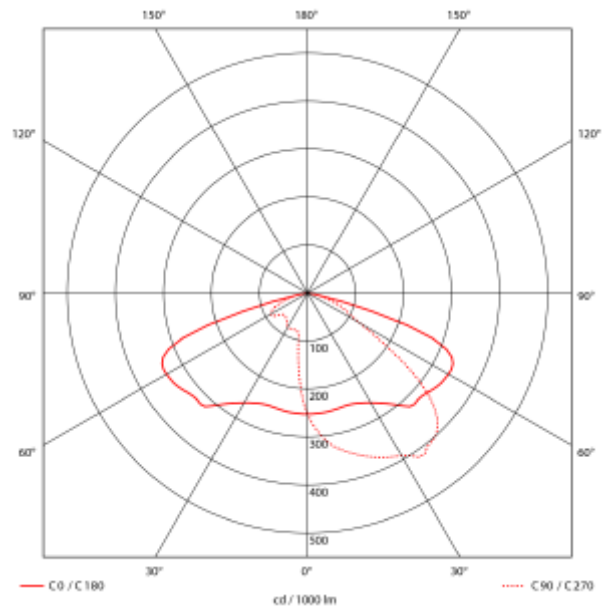

PRODUCT SHEET

Joule

Art. no: 102011-03-1-ddd

Lighting Solutions

Joule

SPECIFICATIONS

Lightsource Type:	LED (replaceable)
System Power [W]:	50W
CCT (Color Temperature):	4000K
CRI / Ra:	70
Lumen Output:	8000lm
Lumen LED (tc=25):	8500lm
Beam Angle:	75x150
Lens (Diffuser):	Lens
Dimming:	DALI2
Flickerfree:	Yes
System Voltage [V]:	230V 50Hz
Connection:	Cable 5m
Mounting:	Wall, Mast
Lifetime [h]:	L80B10: 100 000h
Lumen/W:	160lm/W
MacAdam (SDCM):	5
Color:	Grey
Length [mm]:	636mm
Height [mm]:	240mm
Width [mm]:	185mm
Weight [kg]:	5,9kg