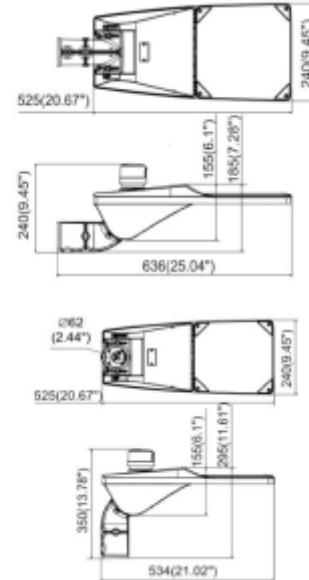

PRODUCT SHEET

Joule

Art. no: 102011-03-1-ddd

Lighting Solutions

Joule

SPECIFICATIONS

Lightsource Type:	LED (replaceable)
System Power [W]:	50W
CCT (Color Temperature):	4000K
CRI / Ra:	70
Lumen Output:	8000lm
Lumen LED (tc=25):	8500lm
Beam Angle:	75x150
Lens (Diffuser):	Lens
Dimming:	DALI2
Flickerfree:	Yes
System Voltage [V]:	230V 50Hz
Connection:	Cable 5m
Mounting:	Wall, Mast
Lifetime [h]:	L80B10: 100 000h
Lumen/W:	160lm/W
MacAdam (SDCM):	5
Color:	Grey
Length [mm]:	636mm
Height [mm]:	240mm
Width [mm]:	185mm
Weight [kg]:	5,9kg