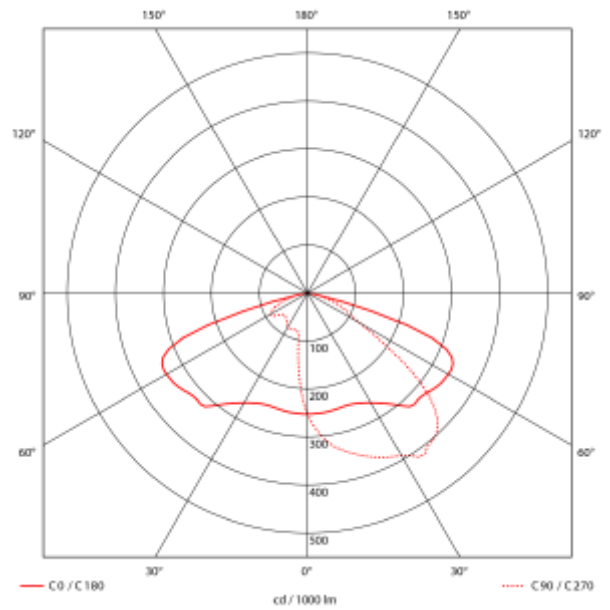

## Joule

### SPECIFICATIONS

Lightsource Type:	LED (built in)
System Power [W]:	50W
CCT (Color Temperature):	4000K
CRI / Ra:	70
Lumen Output:	7825lm
Lumen LED (tc=25):	8500lm
Beam Angle:	P3 Assymetric
Dimming:	None
System Voltage [V]:	230V 50Hz
Connection:	Cable 5m
Mounting:	Wall, Mast
Lifetime [h]:	L80B10: 100 000h
Lumen/W:	156lm/W
MacAdam (SDCM):	5
Color:	Grey
Length [mm]:	615mm
Height [mm]:	225mm
Width [mm]:	350mm
Weight [kg]:	6kg