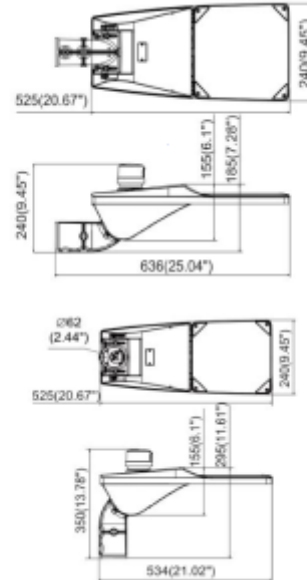

# PRODUCT SHEET

Joule

Art. no: 102011-03-1

Lighting Solutions

### SPECIFICATIONS

Lightsource Type:	LED (built in)
System Power [W]:	50W
CCT (Color Temperature):	4000K
CRI / Ra:	70
Lumen Output:	7825lm
Lumen LED (tc=25):	8500lm
Beam Angle:	P3 Assymetric
Dimming:	None
System Voltage [V]:	230V 50Hz
Connection:	Cable 5m
Mounting:	Wall, Mast
Lifetime [h]:	L80B10: 100 000h
Lumen/W:	156lm/W
MacAdam (SDCM):	5
Color:	Grey
Length [mm]:	615mm
Height [mm]:	225mm
Width [mm]:	350mm
Weight [kg]:	6kg