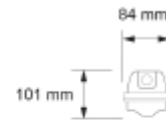

FDV SPEC SHEET

Duna

Art. no: 10227134

Lighting Solutions

Duna

Art. no: 10227134

LIGHT TECHNICAL

Lightsource Type:	LED (built in)
CCT (Color Temperature):	4000
CRI / Ra:	80
Color Code:	840
Lens (Diffuser):	Opal

PRODUCT

Ingress Protection:	IP66
Operating Temperature [°C]:	-25 - 35
Lifetime [h]:	L80B10: 100 000
Color:	Grey
Length [mm]:	157

ELECTRICAL DATA

Dimming:	None
System Power [W]:	47
System Voltage [V]:	230V 50Hz
Protection Class:	1
Socket / Cap-Base:	N/A
Emergency light [h]:	1 hour

MOUNTING / CONNECTION

Connection:	Terminal
Through-wiring (mm²):	5x2,5
Mounting:	Surface, Wall, Ceiling