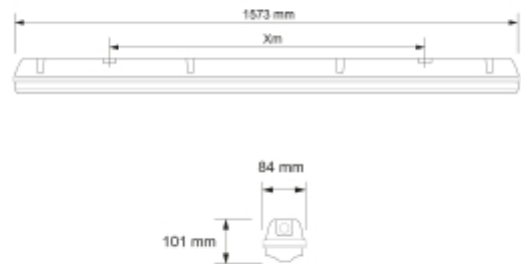

PRODUCT SHEET

Duna

Art. no: 10227134

Lighting Solutions

Duna

Duna Emergency 1 hour med 5x2,5mm² through-wiring and Opal PC diffuser. Batteries for emergency: 1 year warranty. Indoor use or outdoor under roof.

SPECIFICATIONS	
Lightsource Type:	LED (built in)
System Power [W]:	47W
CCT (Color Temperature):	4000K
CRI / Ra:	80
Lens (Diffuser):	Opal
Dimming:	None
System Voltage [V]:	230V 50Hz
Connection:	Terminal
Mounting:	Surface, Wall, Ceiling
Lifetime [h]:	L80B10: 100 000h
Through-wiring (mm²):	5x2,5
Color:	Grey
Length [mm]:	157mm
Emergency light [h]:	1 hour