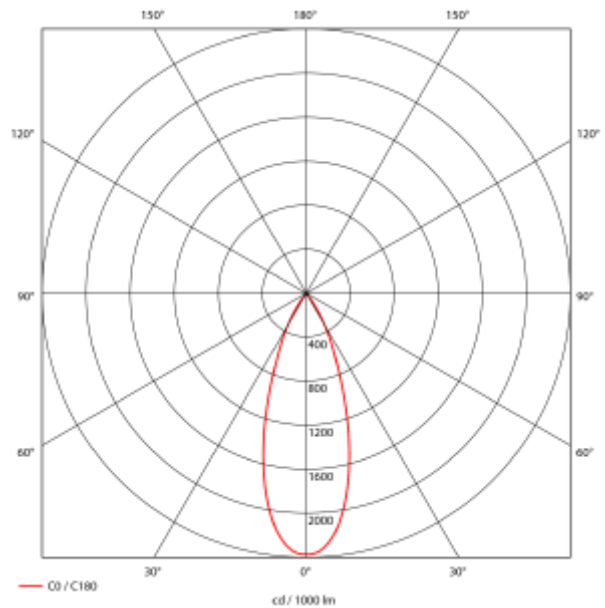

PRODUCT SHEET

Ceto R

Art. no: 102790-36-2

NORLUX®

Lighting Solutions

Ceto R

Ø 160-170mm

SPECIFICATIONS

Lightsource Type:	LED (built in)
System Power [W]:	18W
CCT (Color Temperature):	2700K
CRI / Ra:	90
Lumen Output:	1900lm
Lumen LED (tc=25):	2100lm
Beam Angle:	36°
Lens (Diffuser):	Clear
Dimming:	Phase-Cut
Flickerfree:	Yes
System Voltage [V]:	230V 50Hz
Connection:	18i3 Quick connection
Mounting:	Recessed
Cut-out [mm]:	160-175mm
Lifetime [h]:	L80B10: 100 000h
Lumen/W:	105lm/W
UGR (<=):	19
MacAdam (SDCM):	3
Color:	Black
Length [mm]:	190mm
Height [mm]:	120mm
Width [mm]:	190mm
Diameter [mm]:	190mm
Weight [kg]:	0,7kg
Emergency light [h]:	No Emergency light
Emergency light testing:	N/A
To be recessed in insulation:	Not applicable