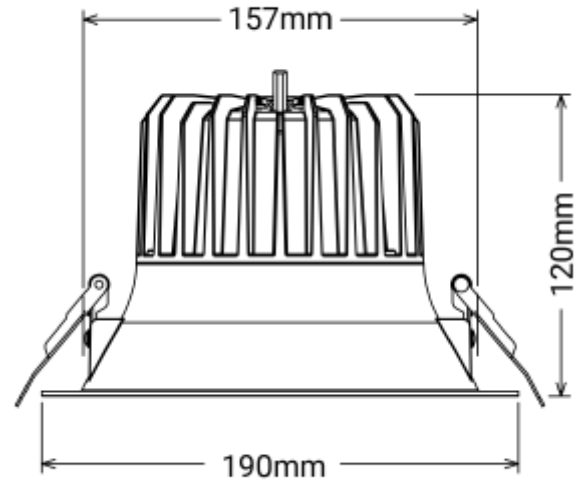

PRODUCT SHEET

Ceto R

Art. no: 102790-36-2

NORLUX®

Lighting Solutions

Ceto R

Ø 160-170mm

SPECIFICATIONS

Lightsource Type:	LED (built in)
System Power [W]:	18W
CCT (Color Temperature):	2700K
CRI / Ra:	90
Lumen Output:	1900lm
Lumen LED (tc=25):	2100lm
Beam Angle:	36°
Lens (Diffuser):	Clear
Dimming:	Phase-Cut
Flickerfree:	Yes
System Voltage [V]:	230V 50Hz
Connection:	18i3 Quick connection
Mounting:	Recessed
Cut-out [mm]:	160-175mm
Lifetime [h]:	L80B10: 100 000h
Lumen/W:	105lm/W
UGR (<=):	19
MacAdam (SDCM):	3
Color:	Black
Length [mm]:	190mm
Height [mm]:	120mm
Width [mm]:	190mm
Diameter [mm]:	190mm
Weight [kg]:	0,7kg
Emergency light [h]:	No Emergency light
Emergency light testing:	N/A
To be recessed in insulation:	Not applicable

Ceto R is an elegant retrofit lighting product, ideal for use in corridors, offices, stores, and hotels to create a pleasant atmosphere. With an impressive CRI, CCT, and lumens per watt, Ceto R provides high-quality lighting that meets various needs. The product has an optimal size, with a cutout diameter of Ø160-175mm, making it perfect for replacing older retrofit lighting.