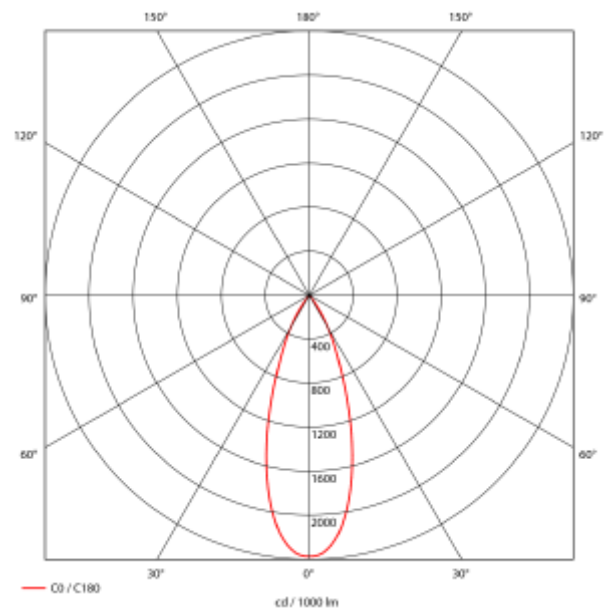

## Ceto R

Ø 160-170mm

### SPECIFICATIONS

Lightsource Type:	LED (built in)
System Power [W]:	18W
CCT (Color Temperature):	2700K
CRI / Ra:	90
Lumen Output:	1900lm
Lumen LED (tc=25):	2100lm
Beam Angle:	36°
Lens (Diffuser):	Clear
Dimming:	Phase-Cut
Flickerfree:	Yes
System Voltage [V]:	230V 50Hz
Connection:	18i3 Quick connection
Mounting:	Recessed
Cut-out [mm]:	160-175mm
Lifetime [h]:	L80B10: 100 000h
Lumen/W:	105lm/W
UGR (<=):	19
MacAdam (SDCM):	3
Color:	White
Length [mm]:	190mm
Height [mm]:	120mm
Width [mm]:	190mm
Diameter [mm]:	190mm
Weight [kg]:	0,7kg
Emergency light [h]:	No Emergency light
Emergency light testing:	N/A
To be recessed in insulation:	Not applicable