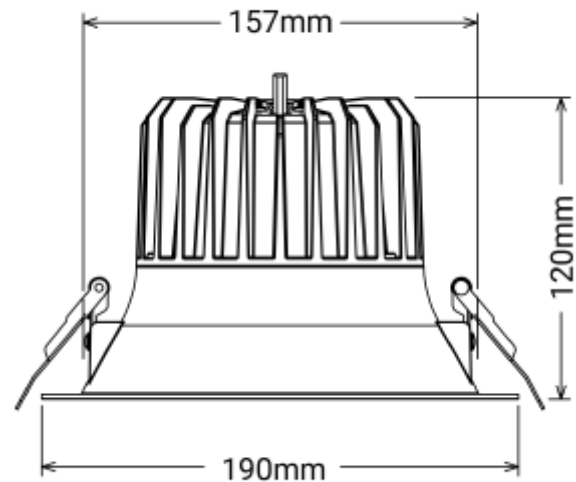

## Ceto R

Ø 160-170mm

### SPECIFICATIONS

Lightsource Type:	LED (built in)
System Power [W]:	18W
CCT (Color Temperature):	2700K
CRI / Ra:	90
Lumen Output:	1900lm
Lumen LED (tc=25):	2100lm
Beam Angle:	36°
Lens (Diffuser):	Clear
Dimming:	Phase-Cut
Flickerfree:	Yes
System Voltage [V]:	230V 50Hz
Connection:	18i3 Quick connection
Mounting:	Recessed
Cut-out [mm]:	160-175mm
Lifetime [h]:	L80B10: 100 000h
Lumen/W:	105lm/W
UGR (<=):	19
MacAdam (SDCM):	3
Color:	White
Length [mm]:	190mm
Height [mm]:	120mm
Width [mm]:	190mm
Diameter [mm]:	190mm
Weight [kg]:	0,7kg
Emergency light [h]:	No Emergency light
Emergency light testing:	N/A
To be recessed in insulation:	Not applicable

Ceto R is an elegant retrofit lighting product, ideal for use in corridors, offices, stores, and hotels to create a pleasant atmosphere. With an impressive CRI, CCT, and lumens per watt, Ceto R provides high-quality lighting that meets various needs. The product has an optimal size, with a cutout diameter of Ø160-175mm, making it perfect for replacing older retrofit lighting.