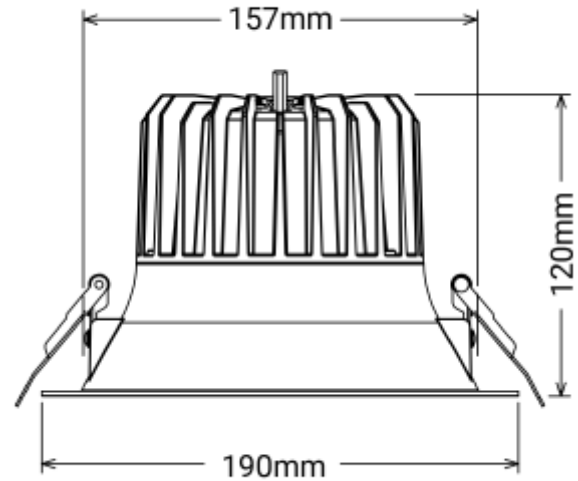

## PRODUCT SHEET

Ceto R

Art. no: 102791-36-2

## Ceto R

Ø 160-170mm

### SPECIFICATIONS

Lightsource Type:	LED (built in)
System Power [W]:	18W
CCT (Color Temperature):	3000K
CRI / Ra:	90
Lumen Output:	1900lm
Lumen LED (tc=25):	2100lm
Beam Angle:	36°
Lens (Diffuser):	Clear
Dimming:	Phase-Cut
Flickerfree:	Yes
System Voltage [V]:	230V 50Hz
Connection:	18i3 Quick connection
Mounting:	Recessed
Cut-out [mm]:	160-175mm
Lifetime [h]:	L80B10: 100 000h
Lumen/W:	105lm/W
UGR (<=):	19
MacAdam (SDCM):	3
Color:	Black
Length [mm]:	190mm
Height [mm]:	120mm
Width [mm]:	190mm
Diameter [mm]:	190mm
Weight [kg]:	0,7kg
Emergency light [h]:	No Emergency light
Emergency light testing:	N/A
To be recessed in insulation:	Not applicable

Ceto R is an elegant retrofit lighting product, ideal for use in corridors, offices, stores, and hotels to create a pleasant atmosphere. With an impressive CRI, CCT, and lumens per watt, Ceto R provides high-quality lighting that meets various needs. The product has an optimal size, with a cutout diameter of Ø160-175mm, making it perfect for replacing older retrofit lighting.