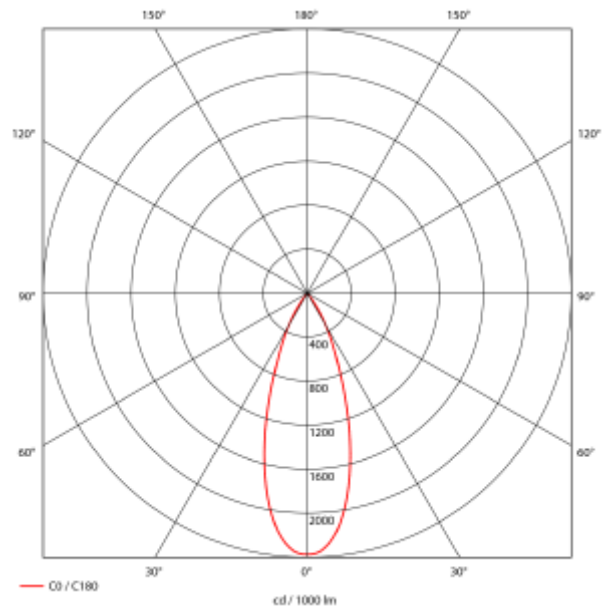

## Ceto R

Ø 160-170mm

### SPECIFICATIONS

Lightsource Type:	LED (built in)
System Power [W]:	18W
CCT (Color Temperature):	3000K
CRI / Ra:	90
Lumen Output:	1900lm
Lumen LED (tc=25):	2100lm
Beam Angle:	36°
Lens (Diffuser):	Clear
Dimming:	Phase-Cut
Flickerfree:	Yes
System Voltage [V]:	230V 50Hz
Connection:	18i3 Quick connection
Mounting:	Recessed
Cut-out [mm]:	160-175mm
Lifetime [h]:	L80B10: 100 000h
Lumen/W:	105lm/W
UGR (<=):	19
MacAdam (SDCM):	3
Color:	Black
Length [mm]:	190mm
Height [mm]:	120mm
Width [mm]:	190mm
Diameter [mm]:	190mm
Weight [kg]:	0,7kg
Emergency light [h]:	No Emergency light
Emergency light testing:	N/A
To be recessed in insulation:	Not applicable