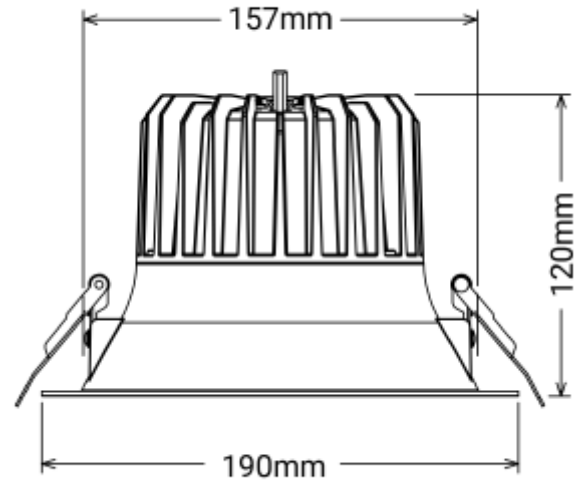

PRODUCT SHEET

Ceto R

Art. no: 102791-36-3

NORLUX®

Lighting Solutions

Ceto R

Ø 160-170mm

SPECIFICATIONS

Lightsource Type:	LED (built in)
System Power [W]:	18W
CCT (Color Temperature):	3000K
CRI / Ra:	90
Lumen Output:	1900lm
Lumen LED (tc=25):	2100lm
Beam Angle:	36°
Lens (Diffuser):	Clear
Dimming:	Phase-Cut
Flickerfree:	Yes
System Voltage [V]:	230V 50Hz
Connection:	18i3 Quick connection
Mounting:	Recessed
Cut-out [mm]:	160-175mm
Lifetime [h]:	L80B10: 100 000h
Lumen/W:	105lm/W
UGR (<=):	19
MacAdam (SDCM):	3
Color:	White
Length [mm]:	190mm
Height [mm]:	120mm
Width [mm]:	190mm
Diameter [mm]:	190mm
Weight [kg]:	0,7kg
Emergency light [h]:	No Emergency light
Emergency light testing:	N/A
To be recessed in insulation:	Not applicable

Ceto R is an elegant retrofit lighting product, ideal for use in corridors, offices, stores, and hotels to create a pleasant atmosphere. With an impressive CRI, CCT, and lumens per watt, Ceto R provides high-quality lighting that meets various needs. The product has an optimal size, with a cutout diameter of Ø160-175mm, making it perfect for replacing older retrofit lighting.