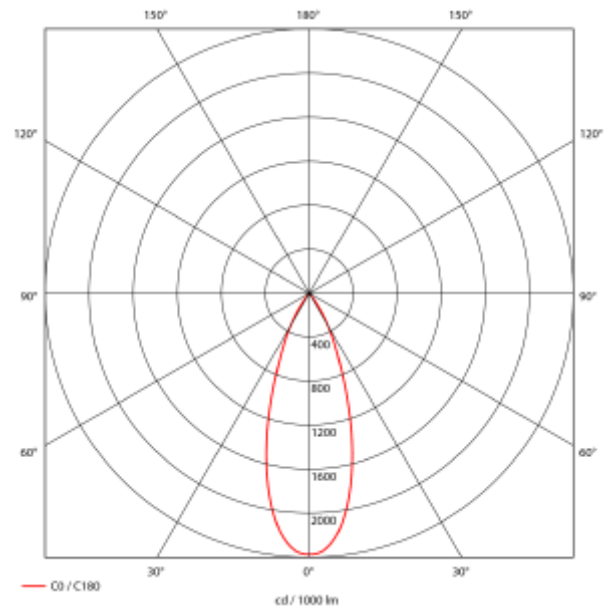

PRODUCT SHEET

Ceto R

Art. no: 102791-36-3

NORLUX®

Lighting Solutions

Ceto R

Ø 160-170mm

SPECIFICATIONS

Lightsource Type:	LED (built in)
System Power [W]:	18W
CCT (Color Temperature):	3000K
CRI / Ra:	90
Lumen Output:	1900lm
Lumen LED (tc=25):	2100lm
Beam Angle:	36°
Lens (Diffuser):	Clear
Dimming:	Phase-Cut
Flickerfree:	Yes
System Voltage [V]:	230V 50Hz
Connection:	18i3 Quick connection
Mounting:	Recessed
Cut-out [mm]:	160-175mm
Lifetime [h]:	L80B10: 100 000h
Lumen/W:	105lm/W
UGR (<=):	19
MacAdam (SDCM):	3
Color:	White
Length [mm]:	190mm
Height [mm]:	120mm
Width [mm]:	190mm
Diameter [mm]:	190mm
Weight [kg]:	0,7kg
Emergency light [h]:	No Emergency light
Emergency light testing:	N/A
To be recessed in insulation:	Not applicable