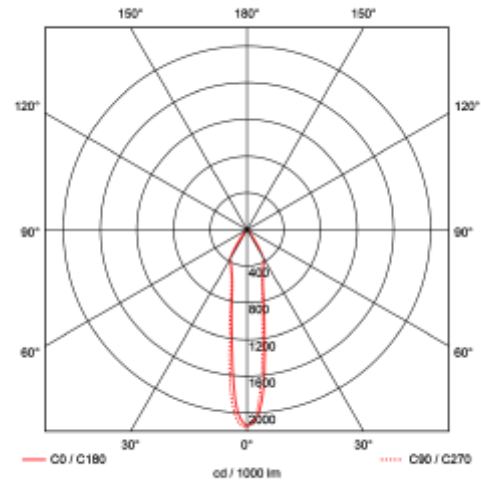

PRODUCT SHEET

Tania Mini Basic
Art. no: 3560-18-3

Lighting Solutions

Tania Mini Basic

51mm

| SPECIFICATIONS | |
|-------------------------------|-------------------|
| Lightsource Type: | LED (built in) |
| System Power [W]: | 14,5W |
| CCT (Color Temperature): | 3000K |
| CRI / Ra: | 90 |
| Lumen Output: | 1475lm |
| Lumen LED (tc=25): | 1550lm |
| Beam Angle: | 18° |
| Lens (Diffuser): | Clear |
| Dimming: | Phase-Cut |
| System Voltage [V]: | 230V 50Hz |
| Connection: | Terminal |
| Mounting: | Recessed, Ceiling |
| Cut-out [mm]: | Ø51mm |
| Lifetime [h]: | L80B10: 100 000h |
| Color: | White |
| Length [mm]: | 90mm |
| Width [mm]: | 60mm |
| Diameter [mm]: | 60mm |
| To be recessed in insulation: | No |

Tania Basic is a recessed spotlight that can be tilted and rotated. Available in white and black color. Gold frontring can be bought separately.