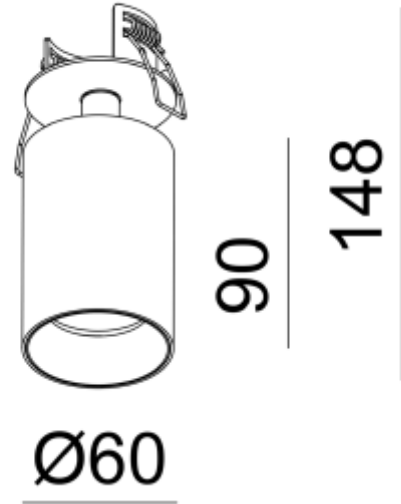

PRODUCT SHEET

Tania Mini Basic
Art. no: 3560-18-3

Lighting Solutions

Tania Mini Basic

51mm

| SPECIFICATIONS | |
|-------------------------------|-------------------|
| Lightsource Type: | LED (built in) |
| System Power [W]: | 14,5W |
| CCT (Color Temperature): | 3000K |
| CRI / Ra: | 90 |
| Lumen Output: | 1475lm |
| Lumen LED (tc=25): | 1550lm |
| Beam Angle: | 18° |
| Lens (Diffuser): | Clear |
| Dimming: | Phase-Cut |
| System Voltage [V]: | 230V 50Hz |
| Connection: | Terminal |
| Mounting: | Recessed, Ceiling |
| Cut-out [mm]: | Ø51mm |
| Lifetime [h]: | L80B10: 100 000h |
| Color: | White |
| Length [mm]: | 90mm |
| Width [mm]: | 60mm |
| Diameter [mm]: | 60mm |
| To be recessed in insulation: | No |

Tania Basic is a recessed spotlight that can be tilted and rotated. Available in white and black color. Gold frontring can be bought separately.