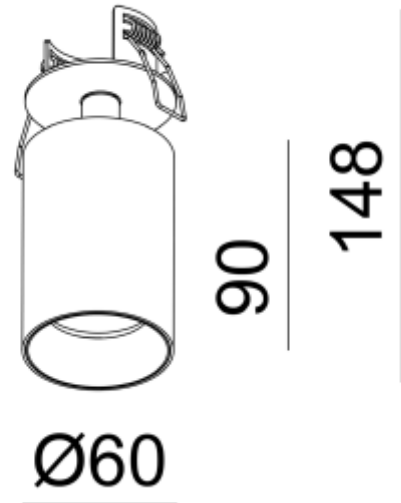

PRODUCT SHEET

Tania Mini Basic

Art. no: 3560-3-18-2

Lighting Solutions

Tania Mini Basic

51mm

SPECIFICATIONS

Lightsource Type:	LED (built in)
System Power [W]:	14,5W
CCT (Color Temperature):	3000K
CRI / Ra:	90
Lumen Output:	1475lm
Lumen LED (tc=25):	1550lm
Beam Angle:	18°
Lens (Diffuser):	Clear
Dimming:	Phase-Cut
Flickerfree:	Yes
System Voltage [V]:	230V 50Hz
Connection:	Terminal
Mounting:	Recessed, Ceiling
Cut-out [mm]:	Ø51mm
Lifetime [h]:	L80B10: 100 000h
Lumen/W:	101lm/W
Color:	Black
Length [mm]:	90mm
Diameter [mm]:	60mm
To be recessed in insulation:	Not applicable

Tania Basic is a recessed spotlight that can be tilted and rotated. Available in white and black color. Gold frontring can be bought separately.