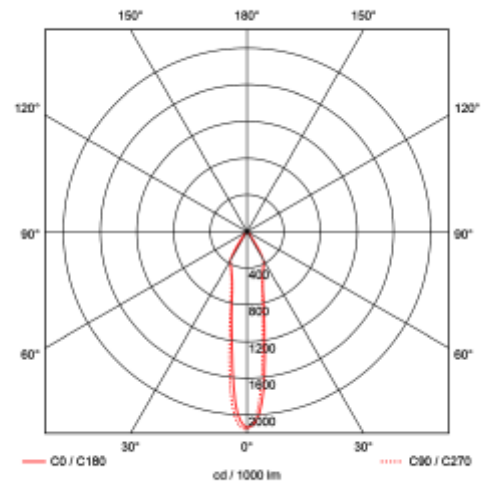

PRODUCT SHEET

Tania Mini Basic

Art. no: 3560-3-18-2

Lighting Solutions

Tania Mini Basic

51mm

SPECIFICATIONS

Lightsource Type:	LED (built in)
System Power [W]:	14,5W
CCT (Color Temperature):	3000K
CRI / Ra:	90
Lumen Output:	1475lm
Lumen LED (tc=25):	1550lm
Beam Angle:	18°
Lens (Diffuser):	Clear
Dimming:	Phase-Cut
Flickerfree:	Yes
System Voltage [V]:	230V 50Hz
Connection:	Terminal
Mounting:	Recessed, Ceiling
Cut-out [mm]:	Ø51mm
Lifetime [h]:	L80B10: 100 000h
Lumen/W:	101lm/W
Color:	Black
Length [mm]:	90mm
Diameter [mm]:	60mm
To be recessed in insulation:	Not applicable

Tania Basic is a recessed spotlight that can be tilted and rotated. Available in white and black color. Gold frontring can be bought separately.